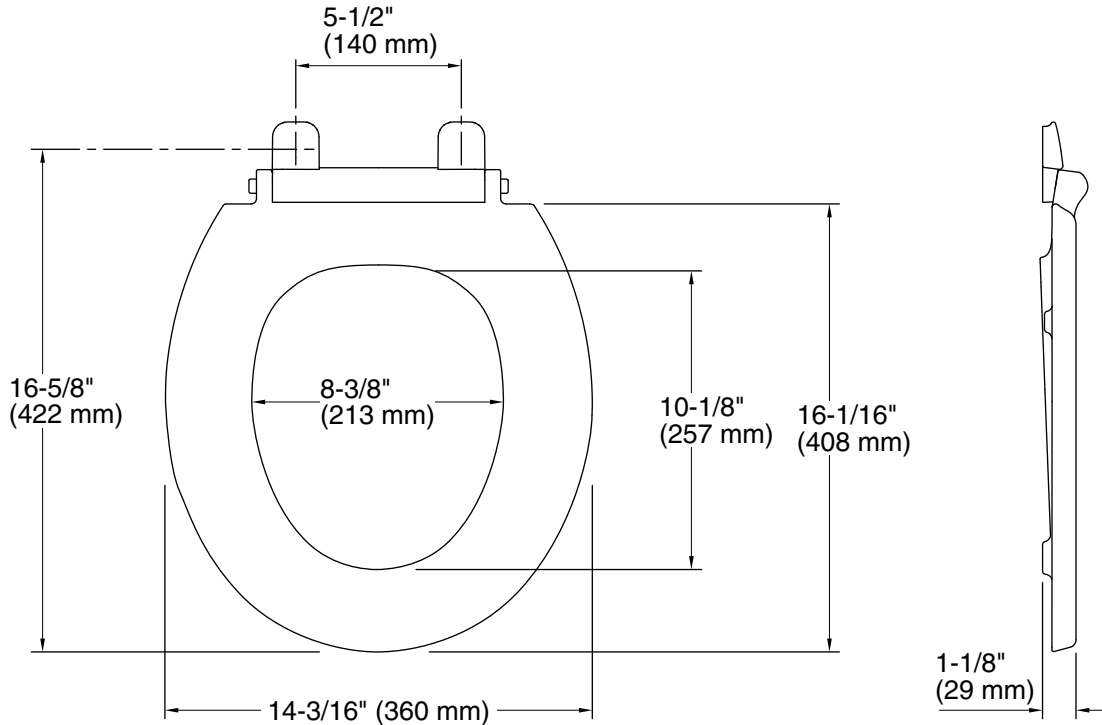

Color	Code	Description
-------	------	-------------

	0	White
---	---	-------

Technical Information

All product dimensions are nominal.

Seat shape type: Round-front
Seat front type: Closed-front
Seat-mounting holes: 5-1/2" (140 mm)