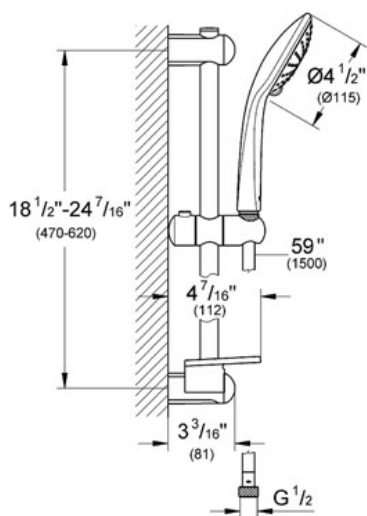

EUPHORIA 110 MASSAGE Shower Set

MODEL # 27243

GROHE CANADA, INC. | 5900 Avebury Road, Mississauga, Ontario, Canada L5R 3M3
Phone: 905-271-2929 | Fax: 905-271-9494 | info@grohe.ca

Pure Freude
an Wasser

GROHE
WAVE

Product Description: Shower Set

Standard Specification:

Consisting of:

- Massage hand shower (27 239 000)
- 24" shower bar (27 499 000)
- 59" Silverflex shower hose (28 364)
- **GROHE EasyReach™** tray (27 596 000)
- **GROHE EcoJoy®** technology for less water and perfect flow
- Max FLOW Rate 2.5 gpm
- **GROHE DreamSpray®** perfect spray pattern
- **GROHE SprayDimmer®** (flow rate reduction)
- **GROHE StarLight®** finish
- **SpeedClean** anti-lime system
- **Inner WaterGuide** for a longer life
- **Twistfree** to prevent hose from twisting

Applicable Codes & Standards:

- Energy Policy Act of 1992
- ASME A112.18.1/CSA B125.1

Color:

- 27243 001 chrome