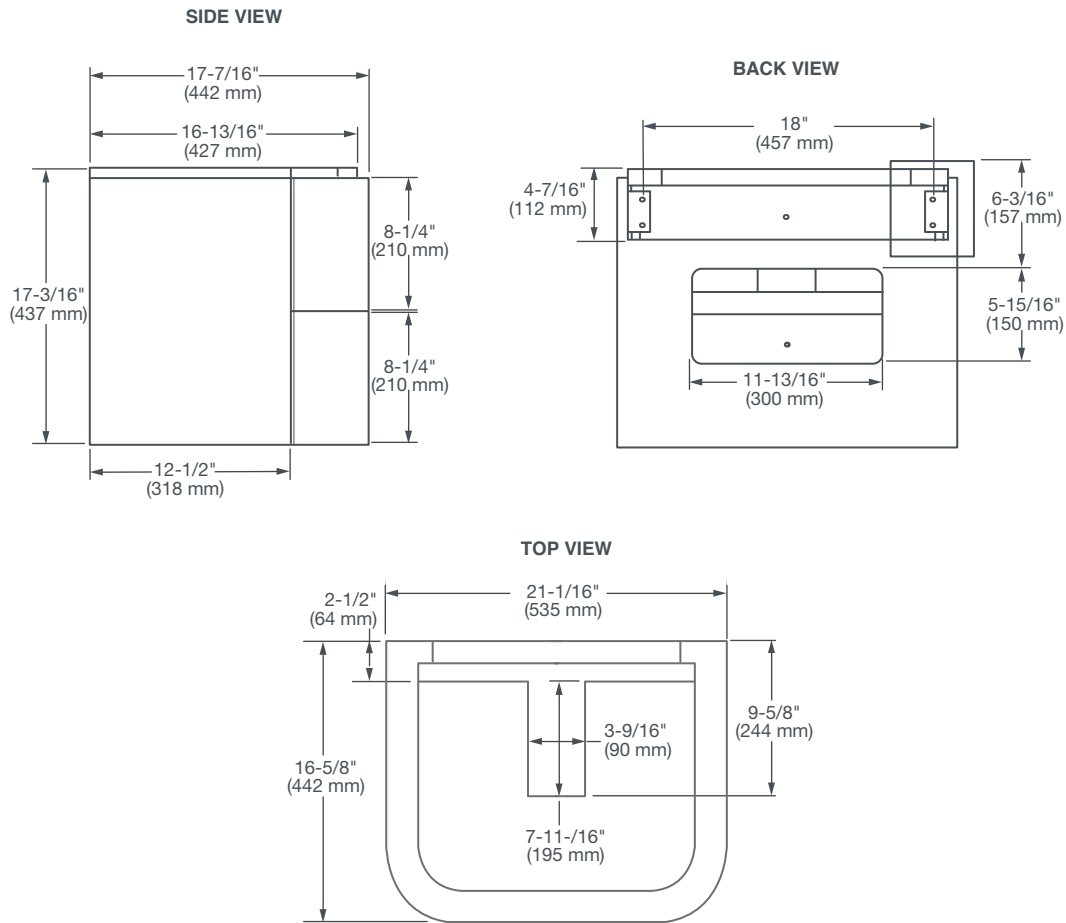

DIMENSIONS

NOMINAL DIMENSIONS

21-1/16" x 16-5/8" x 17-3/16" (535 x 442 x 437 mm)

BOWL INSIDE DIMENSIONS

19-3/4" (501 mm) wide
12-3/8" (315 mm) front to back
5-1/2" (140 mm) depth

COLORS/FINISHES

Lavatory: Canvas White (415)

COMPLIANCE CERTIFICATIONS

Meets or Exceeds ASME A112.19.2-2008/CSA B45.1

ROUGH IN DIAGRAM SHOWN
ON NEXT PAGE

LYNDON[®]

22" WALL-HUNG VANITY

NOTES:

Dimensions shown for location supplies and "P" trap are suggested. Provide suitable reinforcement for all wall supports.

Slab/pedestal anchors and mounting features to be furnished by others.

Fittings not included with fixture and must be ordered separately.

Installation Instructions supplied with lavatory.

Dimensions of fixtures are nominal and may vary within the range of tolerance established by ANSI standards.

These measurements are subject to change or cancellation. No responsibility is assumed for use of superseded or voided pages.

PART OF **LIXIL**