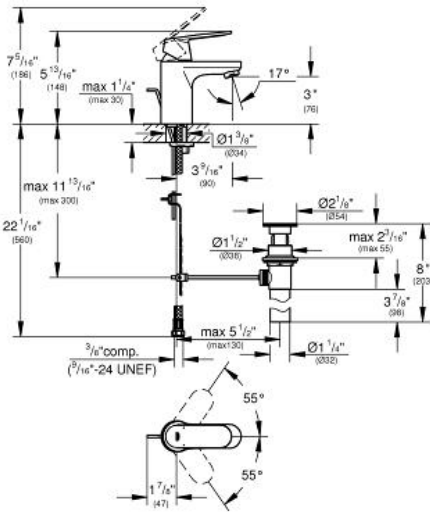

EUROSMART COSMOPOLITAN Single-Handle Bathroom Faucet S- Size

MODEL # 3287500A

Pure Freude
an Wasser

GROHE

Product Description:
EUROSMART COSMOPOLITAN
Single-Handle Bathroom Faucet S-Size

Standard Specification:

- Single hole installation
- GROHE SilkMove 1.4" (35 mm) ceramic cartridge
- GROHE StarLight chrome finish
- Adjustable flow rate limiter
- Flow control
- 1 1/4" pop-up waste set
- Stainless steel flex lines
- GROHE QuickFix installation system with centering support
- Max flow rate: 1.2 gpm (4.56 L/min)

Applicable Codes & Standards:

- Energy Policy Act of 1992
- NSF 61
- ASME A112.18.1/CSA B125.1
- US Federal and State material regulations
- EPA WaterSense®
- ICC/ANSI A117.1

Color:

- 3287500A StarLight Chrome