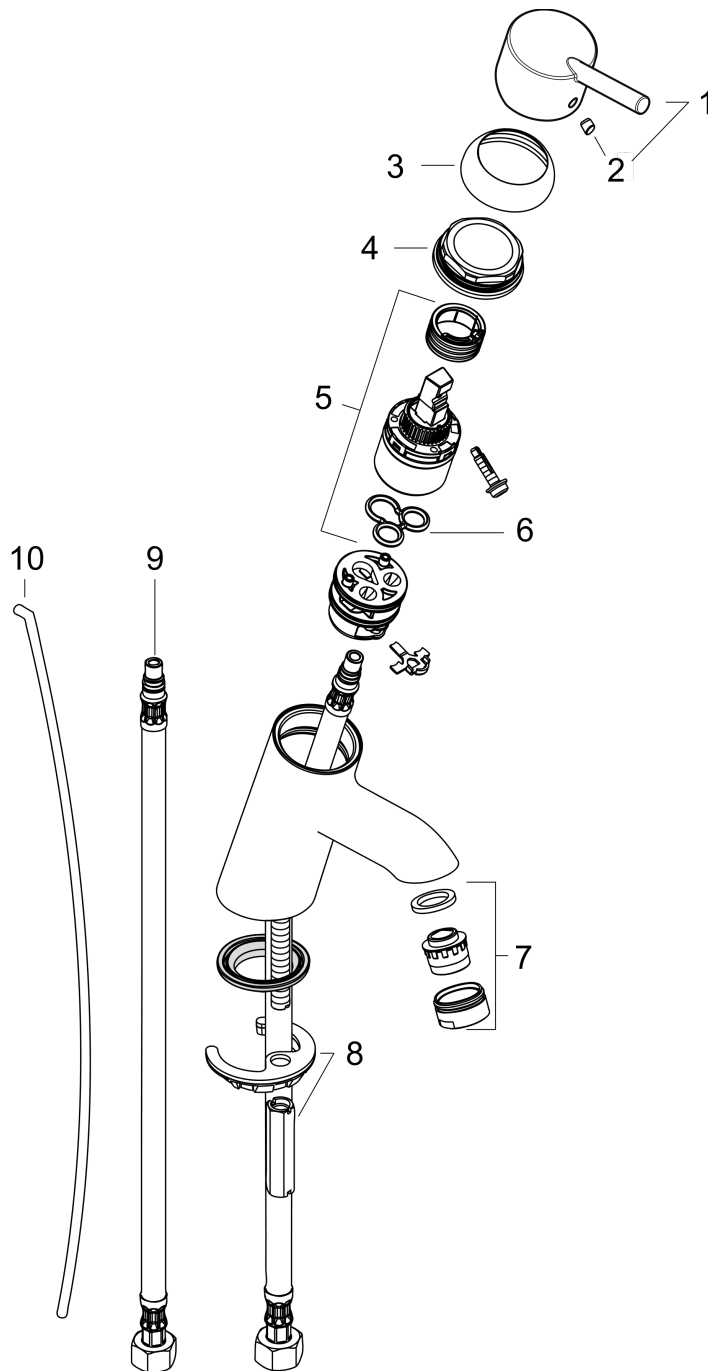

Talis S
Talis S Single-Hole Faucet
 Finishes : **chrome** Part no. : **32040001**

Description

Features

- Solid brass
- Aerated spray
- Flow: 1.2 GPM
- Ceramic cartridge
- Includes pop-up assembly

Optional accessories

- Base Plate for Contemporary Single-Hole Faucets, 6" (#06490USA)

Item details

List Price \$ 270.00

Technology

Compliance

Product image

Scale drawing

Talis S
Talis S Single-Hole Faucet
Finishes : **chrome** Part no. : **32040001**

Exploded drawing

Year of production: >04/09

Talis S
Talis S Single-Hole Faucet
 Finishes : **chrome** Part no. : **32040001**

Spare parts list

Year of production: >04/09

Pos.	Description	Part no.	Price	PU
1	handle	32096000	-	1
2	screw cover	96338000	-	1
3	flange	97406000	-	1
4	nut	97209000	-	1
5	cartridge, assy	92730000	-	1
6	seal	95008000	-	1
7	aerator M24x1 (5 l/min)	13185000	-	1
8	fixing set	96016000	-	1
9	connection hose 18½" M8x0,75 3/8"	96321001	-	1
10	pull rod	96657000	-	1
a	pop up waste	88509000	-	1