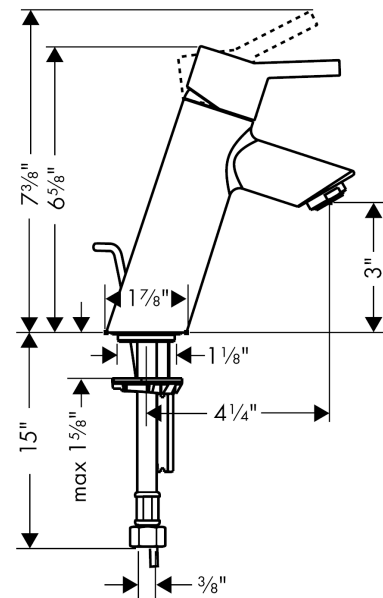

Talis S
Talis S Single-Hole Faucet
 Finishes : **chrome** Part no. : **32040001**

Description

Features

- Solid brass
- Aerated spray
- Flow: 1.2 GPM
- Ceramic cartridge
- Includes pop-up assembly

Optional accessories

- Base Plate for Contemporary Single-Hole Faucets, 6" (#06490USA)

Item details

List Price \$ 270.00

Technology

Compliance

Product image

Scale drawing

Talis S
Talis S Single-Hole Faucet
Finishes : **chrome** Part no. : **32040001**

Exploded drawing

Year of production: >04/09

Talis S
Talis S Single-Hole Faucet
 Finishes : **chrome** Part no. : **32040001**

Spare parts list

Year of production: >04/09

Pos.	Description	Part no.	Price	PU
1	handle	32096000	-	1
2	screw cover	96338000	-	1
3	flange	97406000	-	1
4	nut	97209000	-	1
5	cartridge, assy	92730000	-	1
6	seal	95008000	-	1
7	aerator M24x1 (5 l/min)	13185000	-	1
8	fixing set	96016000	-	1
9	connection hose 18½" M8x0,75 3/8"	96321001	-	1
10	pull rod	96657000	-	1
a	pop up waste	88509000	-	1