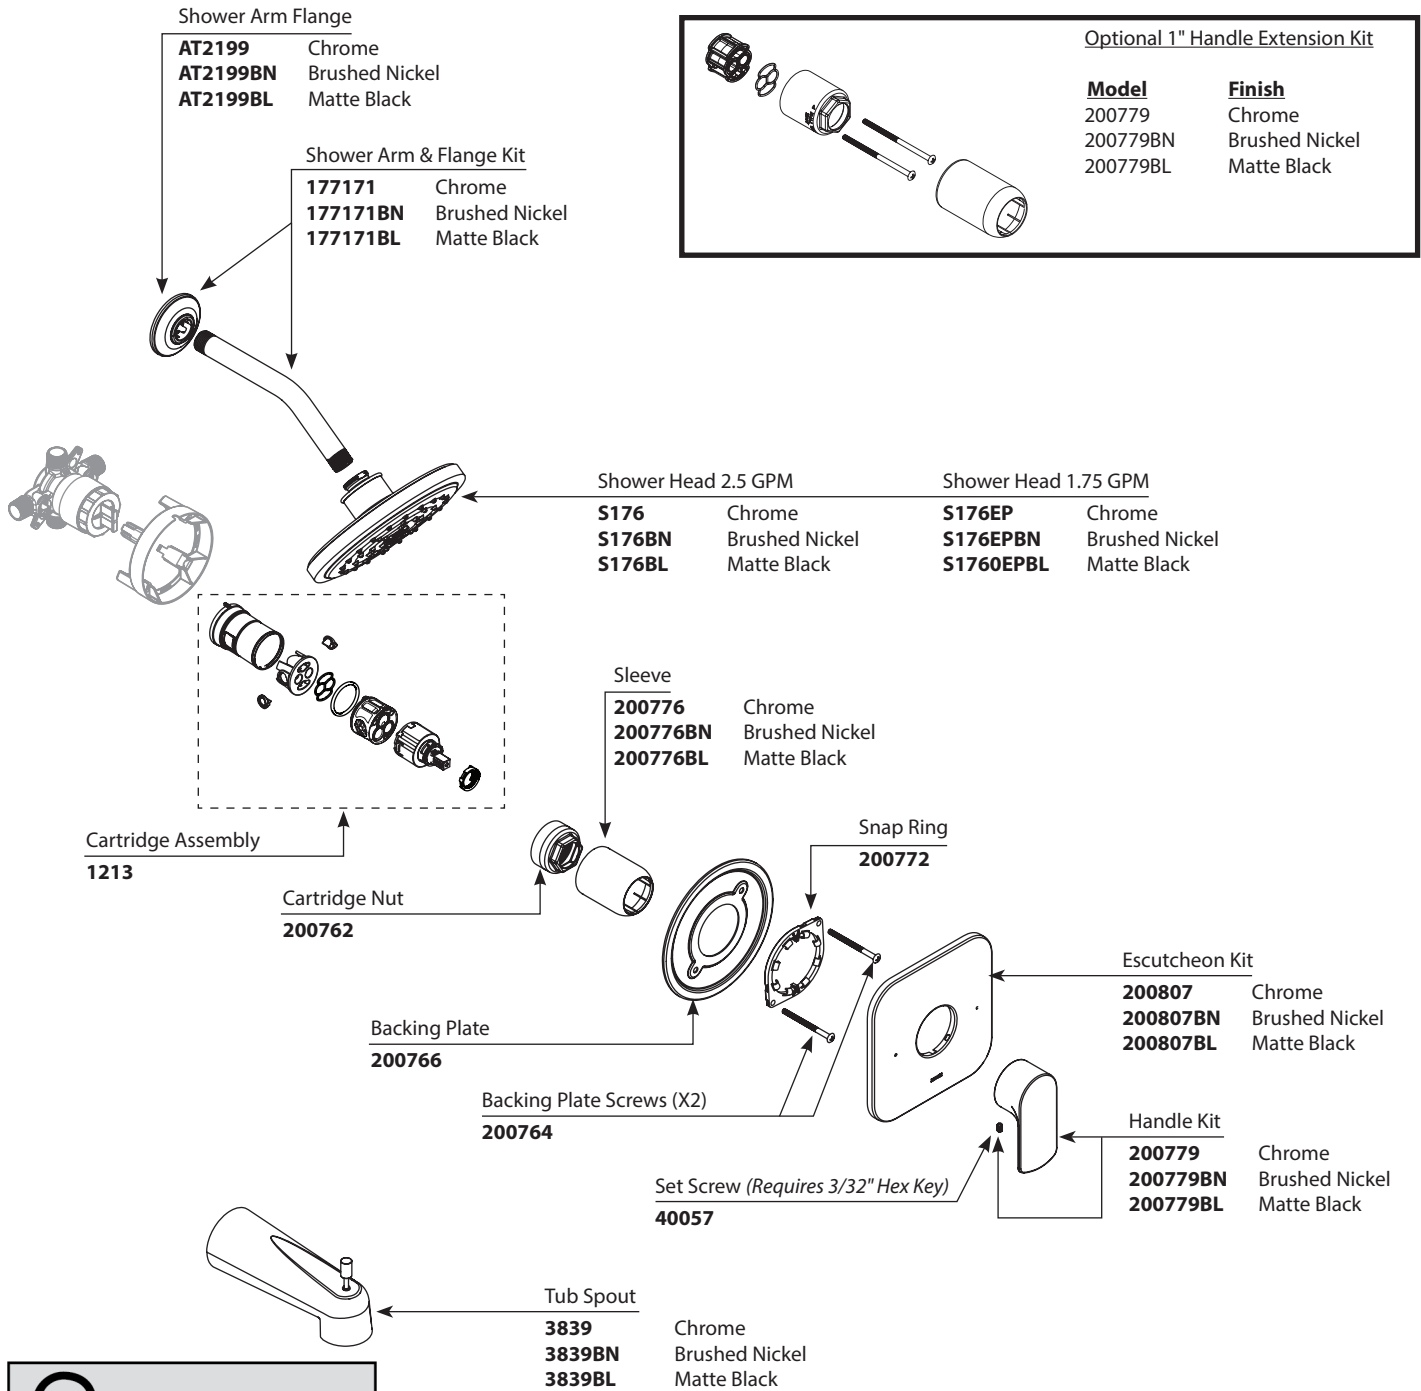

- Order by Part Number
- Trim can be used with U130 series or U140 series valve

<b>RIZON™</b> <b>M-CORE™ 3-Series Trim</b>			
<u>Valve Trim Only</u>	<u>Shower Trim Only</u>	<u>Tub Shower Trim</u>	<u>Finish</u>
UT3811	UT3812EP	UT3813EP	Chrome
UT3811BN	UT3812EPBN	UT3813EPBN	Brushed Nickel
UT3811BL	UT3812EPBL	UT3813EPBL	Matte Black

EP = 1.75gpm head

10/2017 EP355 30000257  
 Rev 04/21