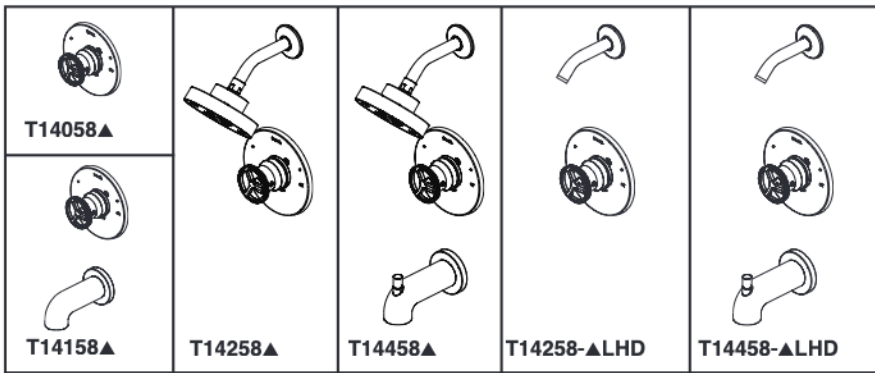

# TUB AND SHOWER FAUCET TRIM

- Trinsic® Bath Collection
- Valve Only (T14058)
- Tub Only (T14158)
- Shower Only (T14258)
- Tub/Shower (T14458)

Submitted Model No.: \_\_\_\_\_

Specific Features: \_\_\_\_\_

## FEATURES:

- Monitor® 14 Series pressure balanced single handle bath mixing valve trim
- Single function H<sub>2</sub>Okinetic® Technology shower head

## STANDARD SPECIFICATIONS:

- Maintains a balanced pressure of hot and cold water even when a valve is turned on or off elsewhere in the system
- For use with MultiChoice® Universal rough valve body (R10000 Series)
- Temperature only controlled with handle
- Field adjustable means to limit handle rotation into hot water zone
- 120° maximum handle rotation
- Maximum 1.75 gpm @ 80 psi, 6.6 L/min @ 550 kPa
- Tub port maximum flow rate 6.0 gpm @ 60 psi with R10000-UNBX
- Shower arm overall horizontal length = 5 1/2" (138 mm), including threaded ends
- Red/blue pad print temperature indicators on escutcheon
- "-LHD" models indicate less showerhead
- 1/2" CWT slip-on spout adapter
- Stem extension kit RP77991 can be ordered to allow for an additional 1 3/4" wall thickness. RP77991 ships with chrome escutcheon screws. For special finishes also order RP12630 escutcheon screws in desired finish.

## COMPLIES WITH:

- ASME A112.18.1 / CSA B125.1
- ASSE 1016
- EPA WaterSense® - Applies to T14258, T14458, & RP70175

▲ Designate Proper Finish Suffix

Delta reserves the right (1) to make changes in specifications and materials, and (2) to change or discontinue models, both without notice or obligation. Dimensions are for reference only. See current full-line price book or [www.deltafaucet.com](http://www.deltafaucet.com) for finish options and product availability.