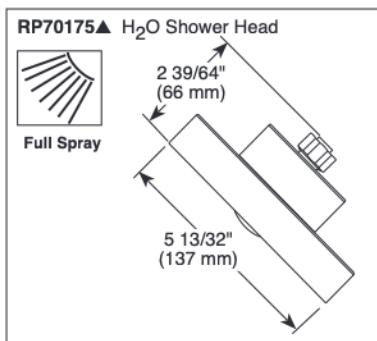

▲ Designate Proper Finish Suffix

Delta reserves the right (1) to make changes in specifications and materials, and (2) to change or discontinue models, both without notice or obligation. Dimensions are for reference only. See current full-line price book or www.deltafaucet.com for finish options and product availability.

DSP-B-T14058 Rev. A

Delta Faucet Company
55 E. 111th Street, Indianapolis, IN 46280
350 South Edgeware Road, St. Thomas, ON N5P 4L1
© 2021 Delta Faucet Company