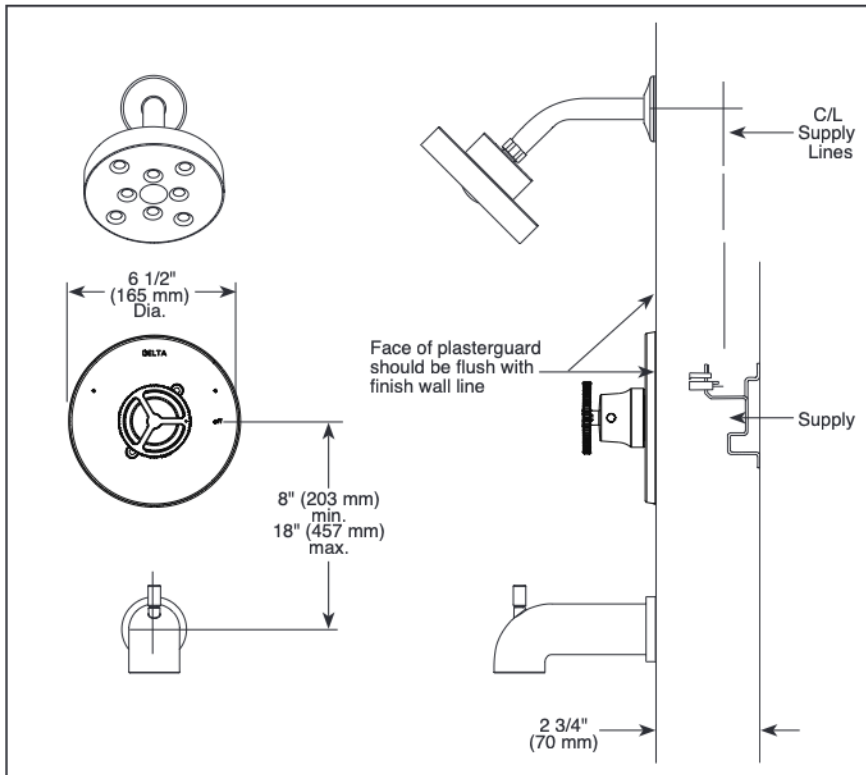

# TUB AND SHOWER FAUCET TRIM

- Trinsic® Bath Collection
- Valve Only (T14058)
- Tub Only (T14158)
- Shower Only (T14258)
- Tub/Shower (T14458)

Submitted Model No.: \_\_\_\_\_

Specific Features: \_\_\_\_\_

## FEATURES:

- Monitor® 14 Series pressure balanced single handle bath mixing valve trim
- Single function H<sub>2</sub>Okinetic® Technology shower head

## STANDARD SPECIFICATIONS:

- Maintains a balanced pressure of hot and cold water even when a valve is turned on or off elsewhere in the system
- For use with MultiChoice® Universal rough valve body (R10000 Series)
- Temperature only controlled with handle
- Field adjustable means to limit handle rotation into hot water zone
- 120° maximum handle rotation
- Maximum 1.75 gpm @ 80 psi, 6.6 L/min @ 550 kPa
- Tub port maximum flow rate 6.0 gpm @ 60 psi with R10000-UNBX
- Shower arm overall horizontal length = 5 1/2" (138 mm), including threaded ends
- Red/blue pad print temperature indicators on escutcheon
- "-LHD" models indicate less showerhead
- 1/2" CWT slip-on spout adapter
- Stem extension kit RP77991 can be ordered to allow for an additional 1 3/4" wall thickness. RP77991 ships with chrome escutcheon screws. For special finishes also order RP12630 escutcheon screws in desired finish.

## COMPLIES WITH:

- ASME A112.18.1 / CSA B125.1
- ASSE 1016
- EPA WaterSense® - Applies to T14258, T14458, & RP70175

▲ Designate Proper Finish Suffix

Delta reserves the right (1) to make changes in specifications and materials, and (2) to change or discontinue models, both without notice or obligation. Dimensions are for reference only. See current full-line price book or [www.deltafaucet.com](http://www.deltafaucet.com) for finish options and product availability.