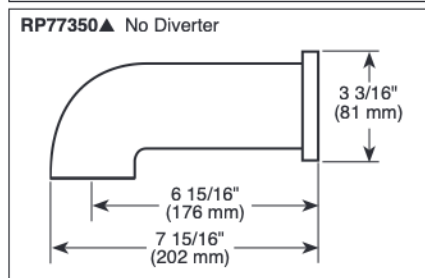

▲ Designate Proper Finish Suffix

Delta reserves the right (1) to make changes in specifications and materials, and (2) to change or discontinue models, both without notice or obligation. Dimensions are for reference only. See current full-line price book or www.deltafaucet.com for finish options and product availability.

DSP-B-T14058 Rev. A

Delta Faucet Company
55 E. 111th Street, Indianapolis, IN 46280
350 South Edgeware Road, St. Thomas, ON N5P 4L1
© 2021 Delta Faucet Company