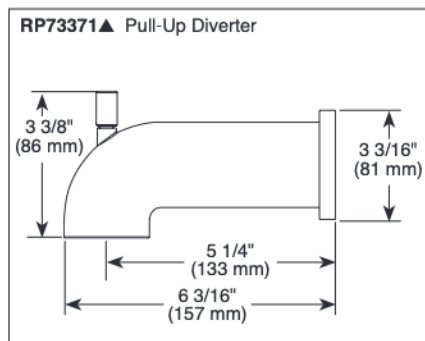

▲ Designate Proper Finish Suffix

Delta reserves the right (1) to make changes in specifications and materials, and (2) to change or discontinue models, both without notice or obligation. Dimensions are for reference only. See current full-line price book or www.deltafaucet.com for finish options and product availability.

DSP-B-T14058 Rev. A

Delta Faucet Company
55 E. 111th Street, Indianapolis, IN 46280
350 South Edgeware Road, St. Thomas, ON N5P 4L1
© 2021 Delta Faucet Company