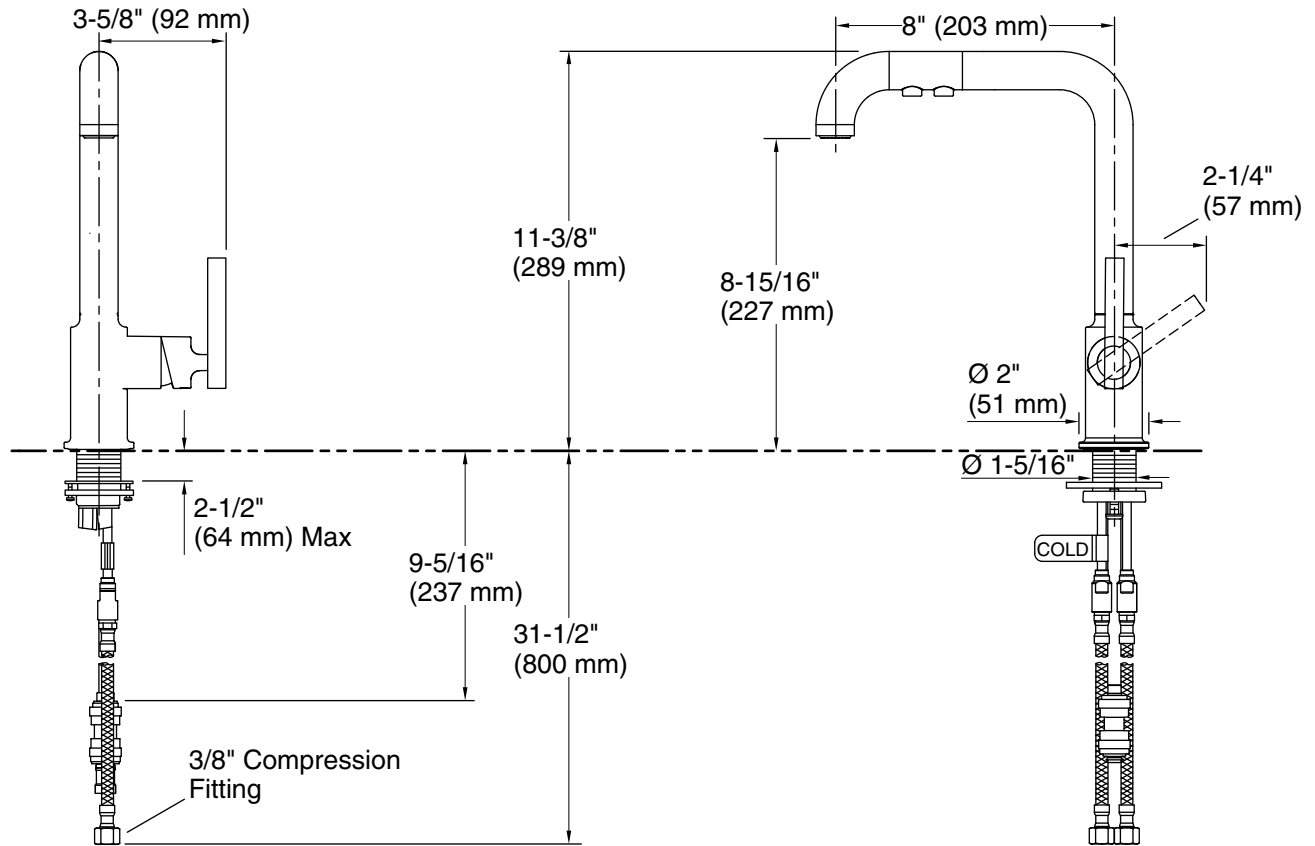

Technical Information

All product dimensions are nominal.

Notes

Install this product according to the installation guide.

ADA complaint for faucet handles only.

ADA, CSA B651 compliant when installed to the specific requirements of these regulations.