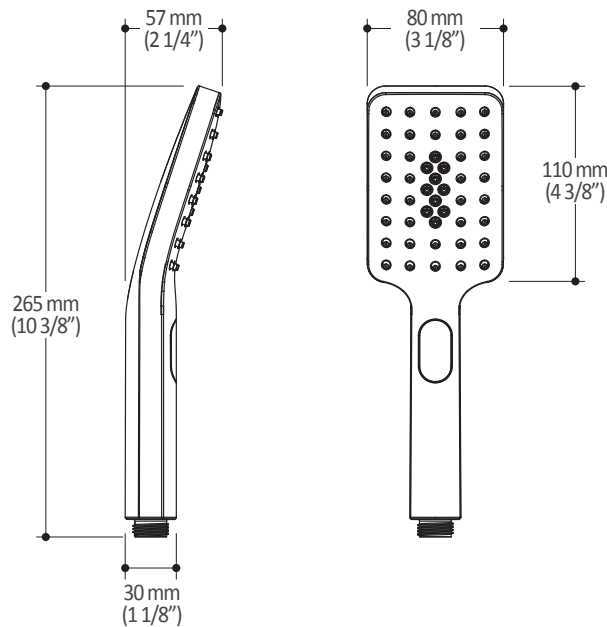

ONCE UPON A TIME...WATER®

104289

2-jet handshower

SPECIFICATIONS

Features

- Male water inlet G1/2
- Dimension: 80 mm (3 1/8") x 110 (4 3/8")
- 2 direct functions and 1 shared function
- Soft tips for easy cleaning of limescale

Colors (Finishes)

- Chrome: 104289-110
- Pure Nickel PVD: 104289-125
- Matte Black: 104289-160

Maximum flow rate

- 7.6 L/min. (2 gpm) at 80 psi

Certifications

The specified model meets or exceeds the following standards;

Product dimensions:

Important : Dimensions are approximated and are subject to changes. Please refer to the installation instructions.

ONCE UPON A TIME...WATER®

1355, 2nd Street, Industrial Park
Sainte-Marie (Québec)
Canada G6E 1G9