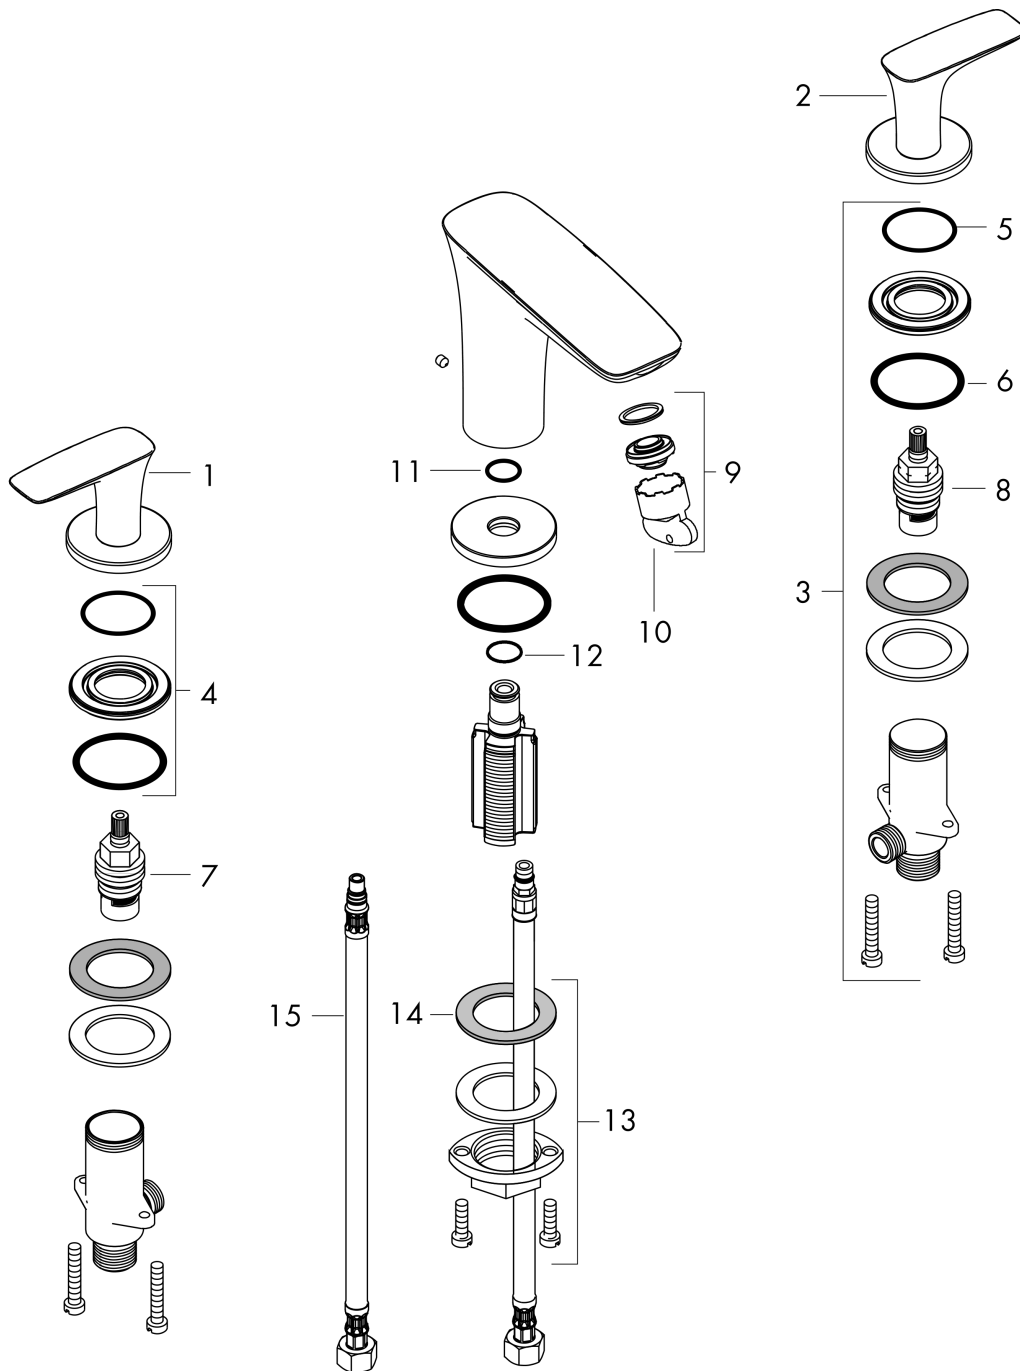

PuraVida
Widespread Faucet 110, 1.2 GPM
 Finishes : **chrome** Part no. : **15073001**

Description

Features

- Spray modes: Laminar spray
- Angle-adjustable spray
- Flow: 1.2 GPM (4.5 L/Min)
- 90° ceramic valves
- Does not include: Pop-up assembly

Technology

Product image

Scale drawing

PuraVida
Widespread Faucet 110, 1.2 GPM
 Finishes : **chrome** Part no. : **15073001**

Exploded drawing

Year of production: >07/16

PuraVida

Widespread Faucet 110, 1.2 GPM

Finishes : **chrome** Part no. : **15073001**

Spare parts list

Year of production: >07/16

Pos.	Description	Part no.	PC	PU
1	handle for hot water	95270000	0	1
2	handle for cold water	95271000	0	1
3	stop valve cpl.	97357001	0	1
4	nut	92854000	0	1
5	O-Ring 32x2,5	96364000	0	1
6	O-ring 40x3	92634000	0	1
7	shut off unit right closing	94009000	0	1
8	shut off unit left closing	94008000	0	1
9	aerator M24x1 (4,5 l/min)	92880000	0	1
10	service tool	95661000	0	1
11	O-ring 18x2,5	98139000	0	1
12	O-ring 11x2	98127000	0	1
13	fixing set (Ø 32)	13961000	0	1
14	lever collar	97548000	0	1
15	connection hose 18½" M8x0,75 3/8"	96321001	0	1
a	escutcheon for spout	95787000	0	1
b	fixation extension 35 mm	13898000	0	1