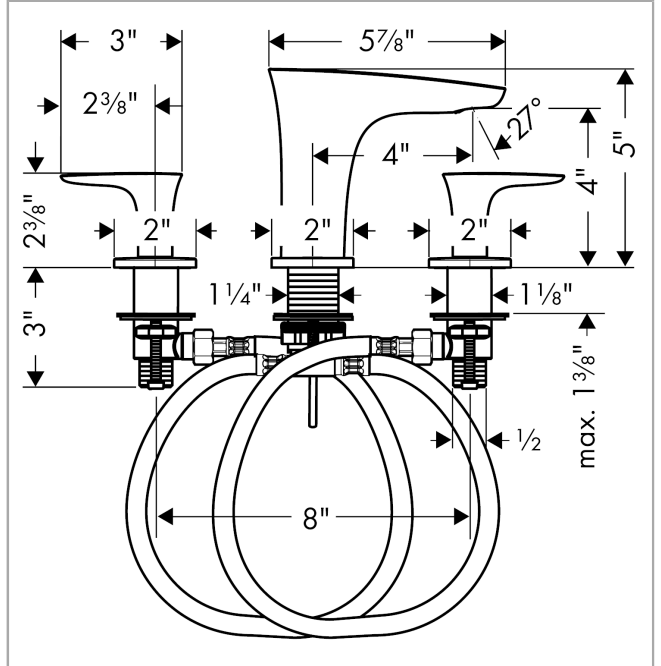

PuraVida
Widespread Faucet 110, 1.2 GPM
 Finishes : **chrome** Part no. : **15073001**

Description

Features

- Spray modes: Laminar spray
- Angle-adjustable spray
- Flow: 1.2 GPM (4.5 L/Min)
- 90° ceramic valves
- Does not include: Pop-up assembly

Technology

Product image

Scale drawing

PuraVida
Widespread Faucet 110, 1.2 GPM
 Finishes : **chrome** Part no. : **15073001**

Exploded drawing

Year of production: >07/16

PuraVida

Widespread Faucet 110, 1.2 GPM

Finishes : **chrome** Part no. : **15073001**

Spare parts list

Year of production: >07/16

Pos.	Description	Part no.	PC	PU
1	handle for hot water	95270000	0	1
2	handle for cold water	95271000	0	1
3	stop valve cpl.	97357001	0	1
4	nut	92854000	0	1
5	O-Ring 32x2,5	96364000	0	1
6	O-ring 40x3	92634000	0	1
7	shut off unit right closing	94009000	0	1
8	shut off unit left closing	94008000	0	1
9	aerator M24x1 (4,5 l/min)	92880000	0	1
10	service tool	95661000	0	1
11	O-ring 18x2,5	98139000	0	1
12	O-ring 11x2	98127000	0	1
13	fixing set (Ø 32)	13961000	0	1
14	lever collar	97548000	0	1
15	connection hose 18½" M8x0,75 3/8"	96321001	0	1
a	escutcheon for spout	95787000	0	1
b	fixation extension 35 mm	13898000	0	1