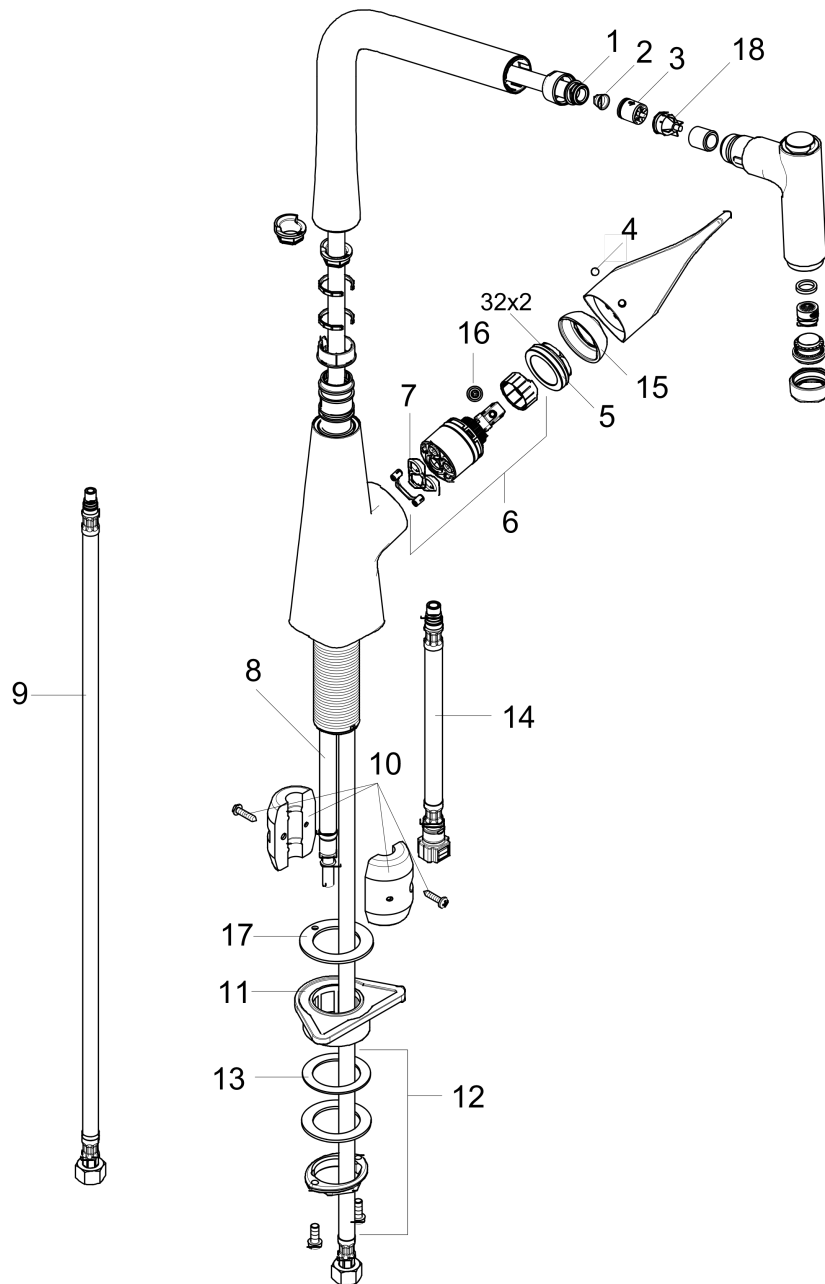

Metris
Prep Kitchen Faucet, 2-Spray Pull-Out, 1.75 GPM
 Finishes : **chrome** Part no. : **04508000**

Description

Features

- Swivel range 110° / 150°
- Laminar spray, needle spray
- Locking spray diverter (reverts to default spray mode upon valve closing)
- MagFit magnetic sprayhead docking
- deck mounted
- Flow: 1.75 GPM (6.6 L/Min)
- Ceramic cartridge
- 3/8" connections
- Integrated double backflow prevention

Technology

Product image

Scale drawing

Metris
Prep Kitchen Faucet, 2-Spray Pull-Out, 1.75 GPM
 Finishes : **chrome** Part no. : **04508000**

Exploded drawing

Year of production: >11/15

Metris

Prep Kitchen Faucet, 2-Spray Pull-Out, 1.75 GPM

Finishes : **chrome** Part no. : **04508000**

Spare parts list

Year of production: >11/15

Pos.	Description	Part no.	PC	PU
1	O-ring 11x2	98127000	0	1
2	filter	97735000	0	1
3	non return valve	93218000	0	1
4	screw cover	96338000	0	1
5	nut	97209000	0	1
6	cartridge, assy	92730000	0	1
7	seal	95008000	0	1
8	hose 1,50 m	88624000	0	1
9	connection hose 35½" M8x0,75 3/8"	96316001	0	1
10	weight	98551000	0	1
11	support	97523000	0	1
12	fixing set (Ø 34)	95049000	0	1
13	lever collar	97548000	0	1
14	connection hose 600 mm M10x1	95561000	0	1
15	flange	95498000	0	1
16	locking screw for handle	95140000	0	1
17	seal	92582000	0	1
18	non return valve	96737000	0	1
a	handspray	98492001	0	1
b	handle	98455000	0	1
c	spray former	92183000	0	1