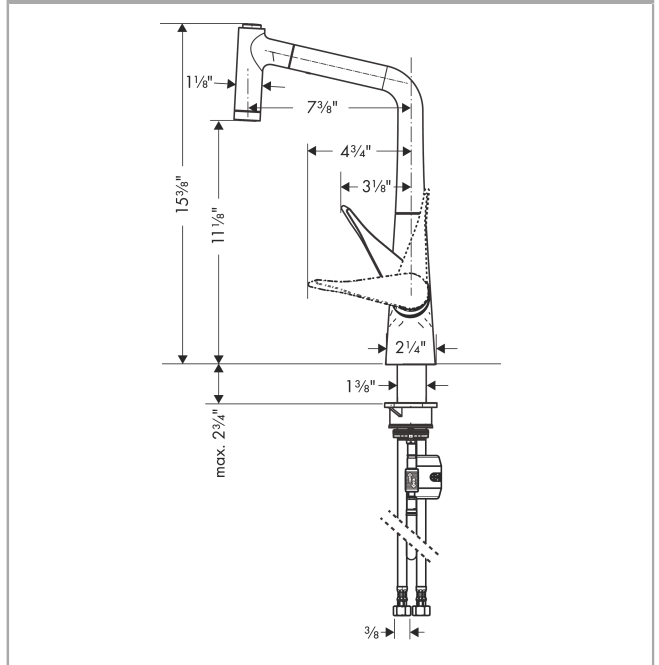

Metris
Prep Kitchen Faucet, 2-Spray Pull-Out, 1.75 GPM
 Finishes : **chrome** Part no. : **04508000**

Description

Features

- Swivel range 110° / 150°
- Laminar spray, needle spray
- Locking spray diverter (reverts to default spray mode upon valve closing)
- MagFit magnetic sprayhead docking
- deck mounted
- Flow: 1.75 GPM (6.6 L/Min)
- Ceramic cartridge
- 3/8" connections
- Integrated double backflow prevention

Technology

Product image

Scale drawing

Metris
Prep Kitchen Faucet, 2-Spray Pull-Out, 1.75 GPM
 Finishes : **chrome** Part no. : **04508000**

Exploded drawing

Year of production: >11/15

Metris

Prep Kitchen Faucet, 2-Spray Pull-Out, 1.75 GPM

Finishes : **chrome** Part no. : **04508000**

Spare parts list

Year of production: >11/15

Pos.	Description	Part no.	PC	PU
1	O-ring 11x2	98127000	0	1
2	filter	97735000	0	1
3	non return valve	93218000	0	1
4	screw cover	96338000	0	1
5	nut	97209000	0	1
6	cartridge, assy	92730000	0	1
7	seal	95008000	0	1
8	hose 1,50 m	88624000	0	1
9	connection hose 35½" M8x0,75 3/8"	96316001	0	1
10	weight	98551000	0	1
11	support	97523000	0	1
12	fixing set (Ø 34)	95049000	0	1
13	lever collar	97548000	0	1
14	connection hose 600 mm M10x1	95561000	0	1
15	flange	95498000	0	1
16	locking screw for handle	95140000	0	1
17	seal	92582000	0	1
18	non return valve	96737000	0	1
a	handspray	98492001	0	1
b	handle	98455000	0	1
c	spray former	92183000	0	1