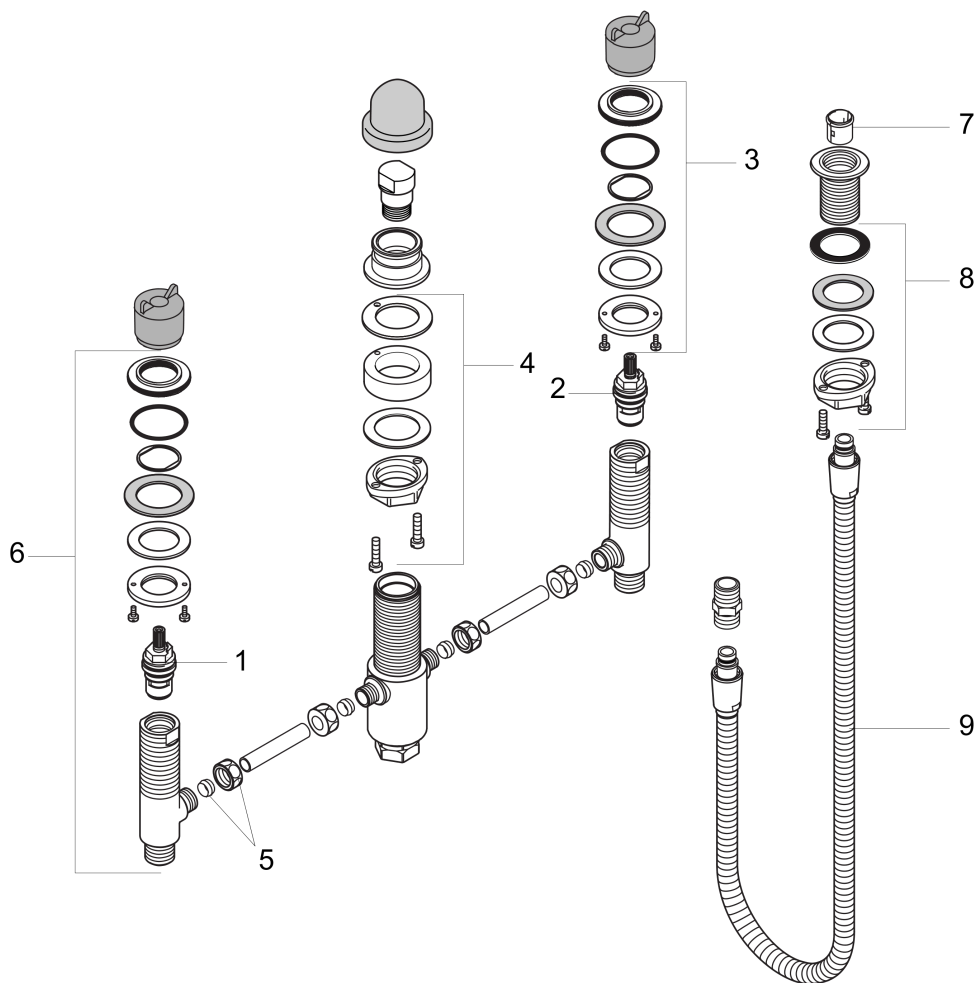

Rough, 4-Hole Roman Tub Set
 Finishes : n.a. Part no. : 06646000

Exploded drawing

Year of production: >10/03

Rough, 4-Hole Roman Tub Set
 Finishes : n.a. Part no. : **06646000**

Spare parts list

Year of production: >10/03

Pos.	Description	Part no.	PC	PU
1	shut off unit right closing	94009000	0	1
2	shut off unit left closing	94008000	0	1
3	fixing set for shut off unit	88540000	0	1
4	fixing set for 4 hole bath mixer spout	96080000	0	1
5	squeezing connection	88513000	0	1
6	fixing set for shut off unit	96078000	0	1
7	insert for shower holder	96942000	0	1
8	fixing set (Ø 32)	13961000	0	1
9	shower hose	97161000	0	1