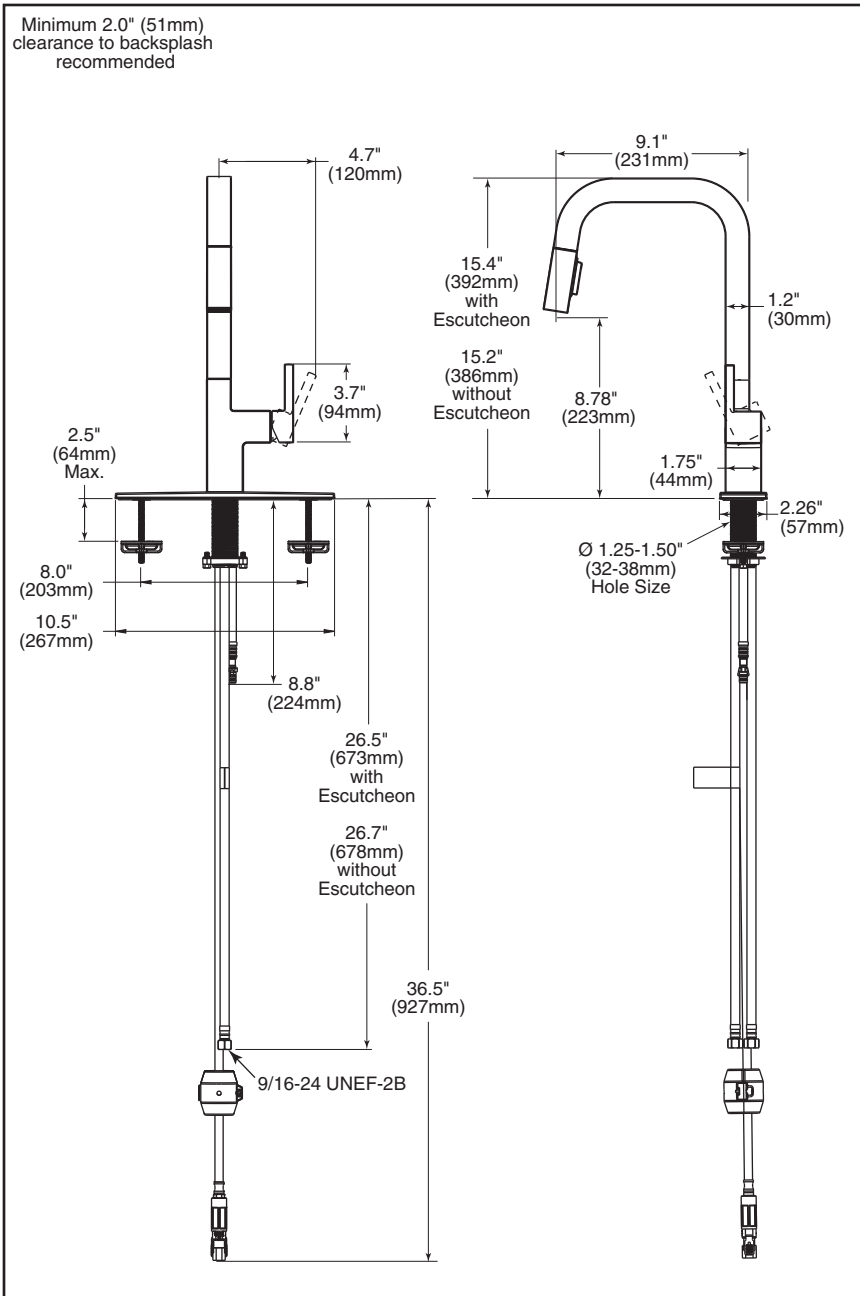

COMPLIES WITH:

- Complies to ASME A112.18.1 / CSA B125.1
- Indicates compliance to ICC/ANSI A117.1
- Verified compliant with 0.25% weighted average Pb content regulations.

Submitted Model No.: _____
Specific Features: _____