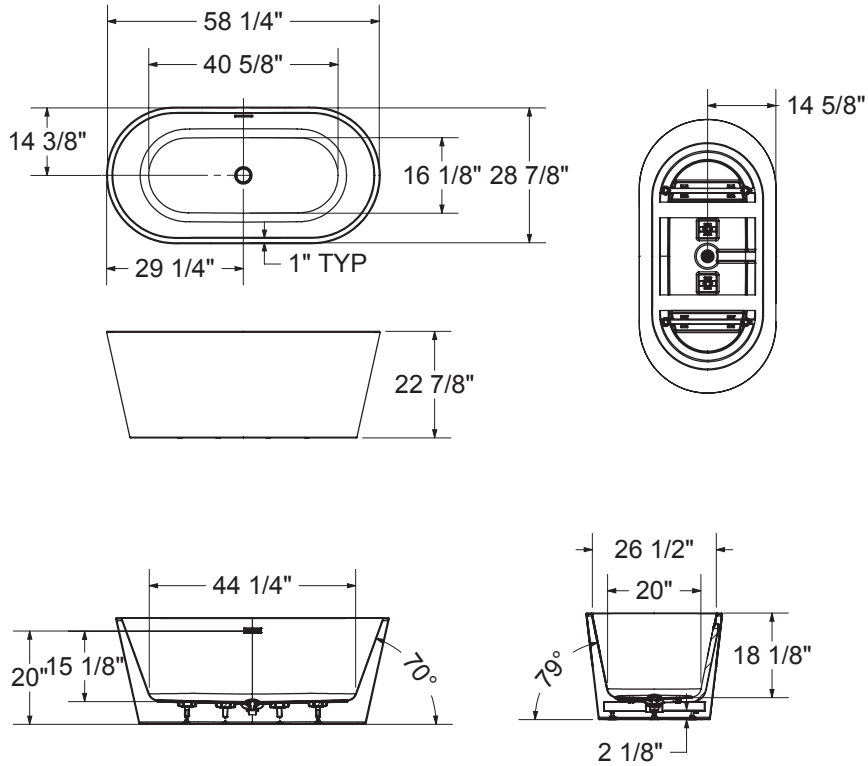

# Louie 5829

**Model number:**

106384

**Dimensions:** 58" x 29" x 23"

**Installation:** Freestanding

**Material:** Acrylic

## Options (Visit our website for a complete list of our options)

No	Description
<input type="checkbox"/> OPT 20260-105-	DRAIN AND SQUARE TRIM BRUSHED NICKEL

# Louie 5829

**Model number:** 106384

**Dimensions:** 58" x 29" x 23"

**Installation:** Freestanding

**Material:** Acrylic

All dimensions are approximate. Structure measurements must be verified against the unit to ensure proper fit.