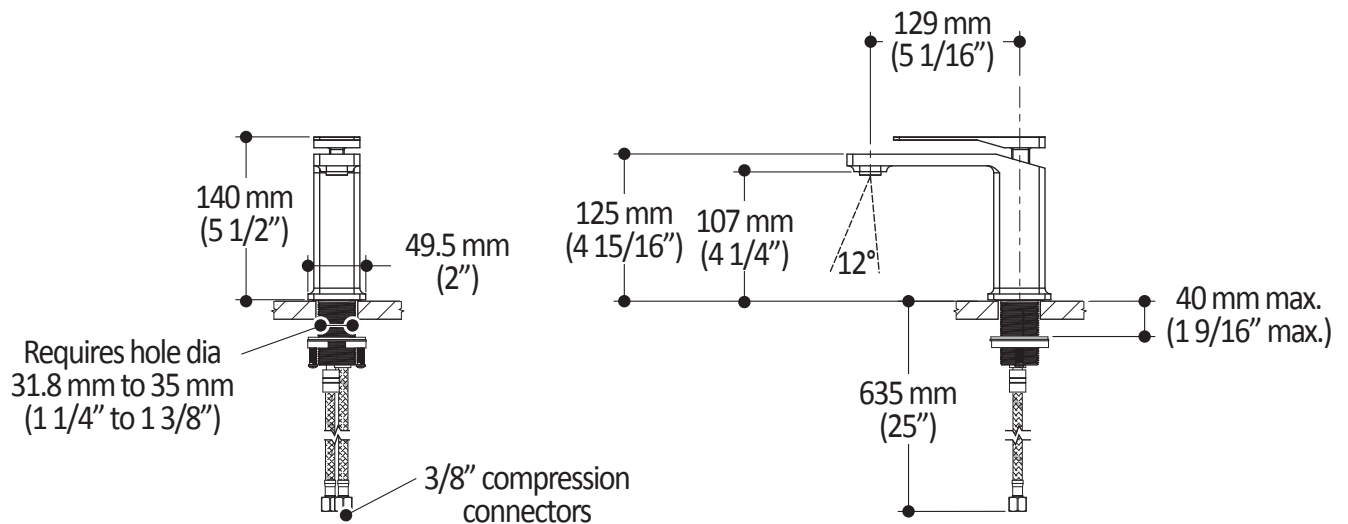

Important: Dimensions are approximated and are subject to changes. Please refer to the installation instructions.

ONCE UPON A TIME...WATER®

1355, 2e Rue du Parc industriel
Sainte-Marie (Québec)
Canada G6E 1G9

T 418-387-9090
1-877-GO-KALIA (1-877-465-2542)
F 418 387-9089

kaliastyle.com