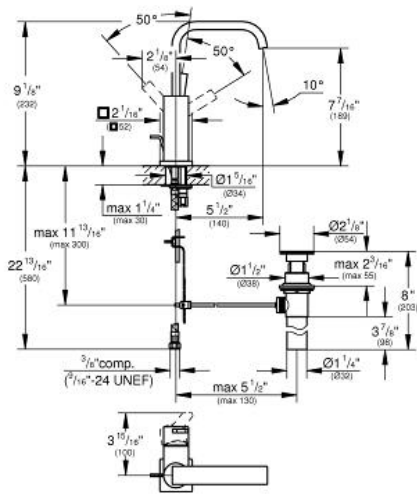

ALLURE Single-Handle Bathroom Faucet L- Size

MODEL # 3212800A

Pure Freude
an Wasser

GROHE

Product Description:

ALLURE

Single-Handle Bathroom Faucet L-Size

Standard Specification:

- Single hole installation
- **GROHE SilkMove** 1.1" (28 mm) ceramic cartridge
- **GROHE StarLight** chrome finish
- U spout
- Flow control
- Stainless steel flex lines
- 1 1/4" pop-up waste set
- Quick installation system
- Max flow rate: 1.2 gpm (4.56 L/min)

Applicable Codes & Standards:

- Energy Policy Act of 1992
- NSF 61
- ASME A112.18.1/CSA B125.1
- US Federal and State material regulations
- EPA WaterSense®
- ICC/ANSI A117.1

Color:

- 3212800A StarLight Chrome