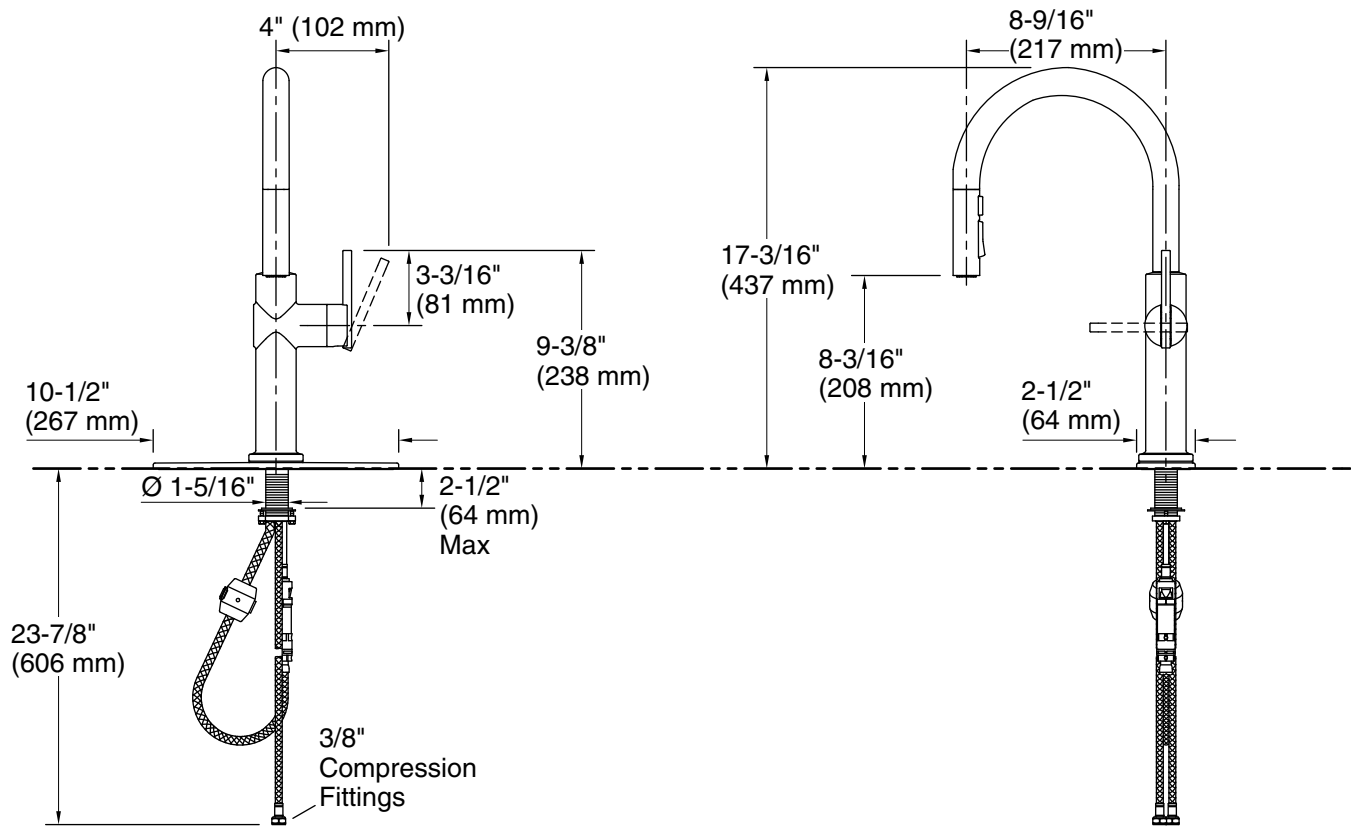

## Installation

- Single-hole or three-hole installation (escutcheon plate included)
- Flexible supply lines simplify installation

### Technical Information

All product dimensions are nominal.

#### Spout:

Spout reach: 8-9/16" (217 mm)