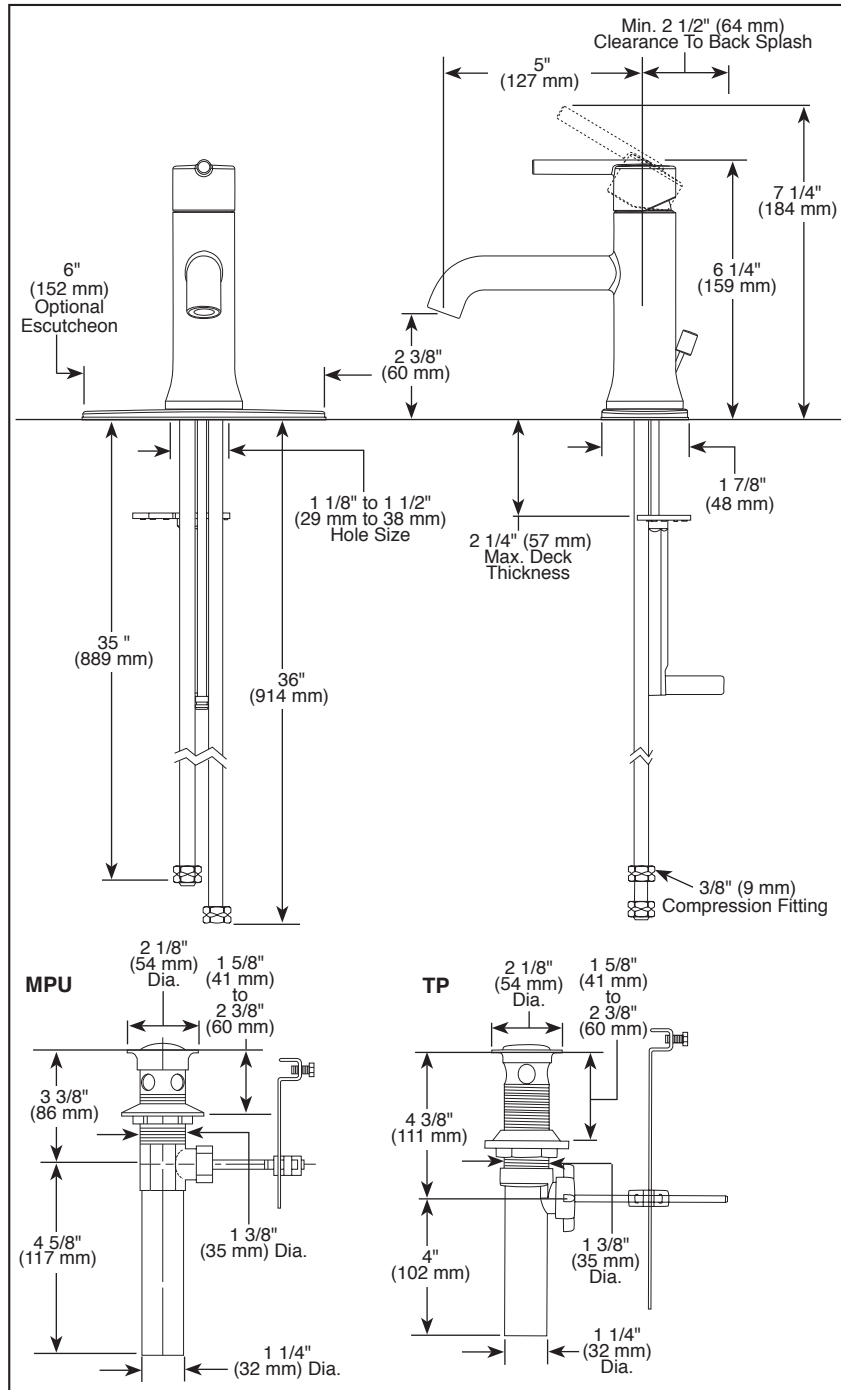

▲ Designate Proper Finish Suffix

Delta reserves the right (1) to make changes in specifications and materials, and (2) to change or discontinue models, both without notice or obligation. Dimensions are for reference only. See current full-line price book or www.deltafaucet.com for finish options and product availability.

DSP-L-559LF-MPU Rev. G

Delta Faucet Company

55 E. 111th Street, Indianapolis, IN 46280
350 South Edgeware Road, St. Thomas, ON N5P 4L1
© 2020 Delta Faucet Company