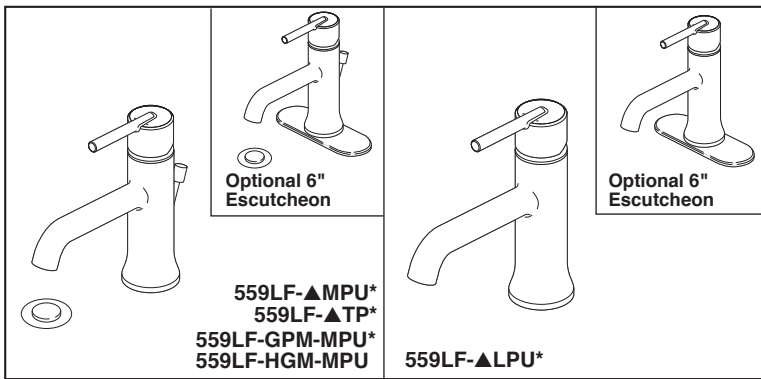

see what Delta can do™

BATHROOM FAUCETS

- Trinsic® Collection
- Single Handle Deck Mount

STANDARD SPECIFICATIONS:

- Max. flow rate 1.2 gpm @ 60 psi, 4.5 L/min @ 414 kPa
- GPM indicates max. 1.0 gpm @ 60 psi, 3.8 L/min @ 414 kPa
- HGM indicates max. 0.50 gpm @ 60 psi, 1.9 L/min @ 414 kPa
- 1 or 3 hole mount (escutcheon optional, included)
- Diamond coated ceramic cartridge
- Red/blue indicator markings
- 3/8" O.D. straight, staggered PEX supply tubes
- Solid brass body
- Models with suffix "MPU" have metal drain with pop-up type fitting with plated flange and stopper
- Models with suffix "TP" have 50/50 pop-up type fitting with plated flange and stopper
- Models with suffix "LPU" are less pop-up

WARRANTY

- Parts and Finish - Lifetime limited warranty; or for commercial purchasers, 10 years for multi-family residential (apartments and condominiums) and 5 years for all other commercial uses, in each case from the date of purchase.
- Electronic Parts and Batteries (if applicable) - 5 years from the date of purchase; or for commercial purchasers, 1 year from the date of purchase. No warranty is provided on batteries.

COMPLIES WITH:

- ASME A112.18.1 / CSA B125.1
- ASME A112.18.2 / CSA B125.2
- ASME A112.18.6
- ♿ Indicates compliance to ICC/ANSI A117.1 - Valve control only
- EPA WaterSense® - Applies to 559LF-MPU, 559LF-TP, 559LF-GPM-MPU, 559LF-LPU only
- Verified compliant with .25% weighted average Pb content regulations.

Submitted Model No.: _____

Specific Features: _____