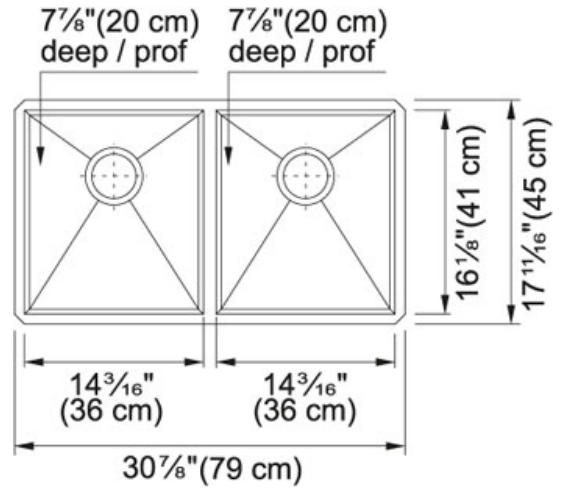

Stainless Steel | 122.0456.838

FAMILY : Sinks | SERIES : Steel Queen | FINISH : Stainless Steel | INSTALLATION TYPE : Undermount | MODEL : QDFU1831-8

TECHNICAL DATA

Width overall	17 11/16"
Length overall	30 7/8"
Width of large bowl	16 1/8"
Length of large bowl	14 3/16"
Depth of large bowl	7 7/8"
Width of small bowl	16 1/8"
Length of small bowl	14 3/16"
Depth of small bowl	8"
Cabinet Size	33"
Number of Bowls	2
Waste Outlet Diameter	3 1/2"
Cut-Out Template	Yes
Faucet Hole	None
Type of Material	20 Gauge Stainless Steel
Surface Finish	Commercial Satin
Waste Kit Included	YES

Stainless Steel | 122.0456.838

FAMILY : Sinks | SERIES : Steel Queen | FINISH : Stainless Steel | INSTALLATION TYPE : Undermount | MODEL : QDFU1831-8

RECOMMENDED

112.0194.703

112.0202.530

112.0044.784

112.0352.874
