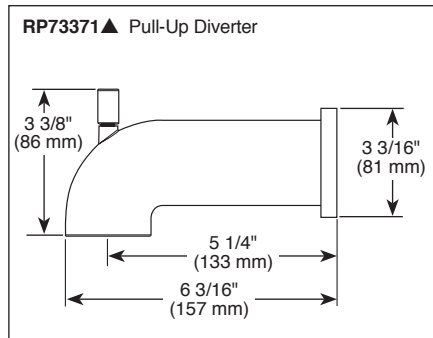

Submitted Model No.: _____
 Specific Features: _____

▲ Designate Proper Finish Suffix

see what Delta can do™

TUB AND SHOWER FAUCET TRIM

- Trinsic® Series
- Valve Only (T17059)
- Shower Only (T17259)
- Tub/Shower (T17459)

FEATURES:

- Monitor® 17 Series pressure balanced bath mixing valve with trim
- Single function H₂Okinetic® Technology showerhead

STANDARD SPECIFICATIONS:

- Maintains a balanced pressure of hot and cold water even when a valve is turned on or off elsewhere in the system
- Maximum 1.75 gpm @ 80 psi, 6.6 L/Min @ 550 kPa
- For use with MultiChoice® Universal rough valve body (R10000 Series)
- Back-to-back installation capability
- Solid brass forged body
- Lever volume control handle; temperature adjustment dial
- Field adjustable to limit handle rotation into hot water zone
- Maximum dial rotation adjustable between 90° and 180°
- All parts replaceable from the front of the valve
- Red/blue pad print temperature indicators on the temperature adjustment dial
- 1/2" CWT slip-on spout adapter
- "-LHD" models indicate less showerhead
- Stem extension kit RP77992 can be ordered to allow for an additional 1 3/4" wall thickness. RP77992 ships with chrome escutcheon screws. For special finishes also order RP12630 escutcheon screws in desired finish.