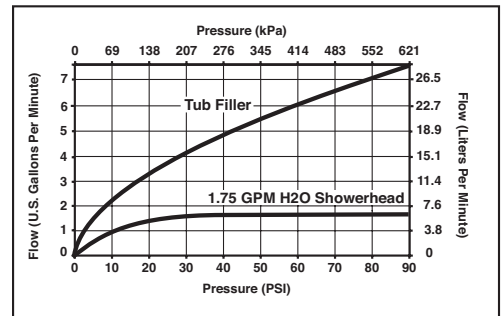

COMPLIES WITH:

- ASME A112.18.1 / CSA B125.1
- ASSE 1016
- Indicates compliance to ICC/ANSI A117.1- Valve control only
- EPA WaterSense®