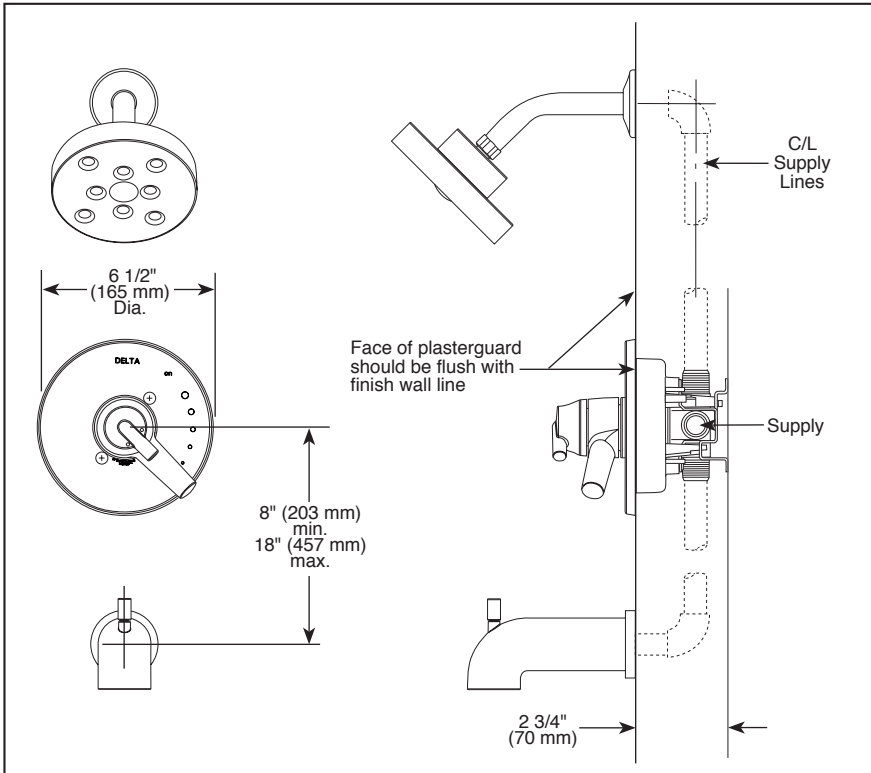

Submitted Model No.: _____
 Specific Features: _____

▲ Designate Proper Finish Suffix

see what Delta can do™

TUB AND SHOWER FAUCET TRIM

- Trinsic® Series
- Valve Only (T17059)
- Shower Only (T17259)
- Tub/Shower (T17459)

FEATURES:

- Monitor® 17 Series pressure balanced bath mixing valve with trim
- Single function H₂Okinetic® Technology showerhead

STANDARD SPECIFICATIONS:

- Maintains a balanced pressure of hot and cold water even when a valve is turned on or off elsewhere in the system
- Maximum 1.75 gpm @ 80 psi, 6.6 L/Min @ 550 kPa
- For use with MultiChoice® Universal rough valve body (R10000 Series)
- Back-to-back installation capability
- Solid brass forged body
- Lever volume control handle; temperature adjustment dial
- Field adjustable to limit handle rotation into hot water zone
- Maximum dial rotation adjustable between 90° and 180°
- All parts replaceable from the front of the valve
- Red/blue pad print temperature indicators on the temperature adjustment dial
- 1/2" CWT slip-on spout adapter
- "-LHD" models indicate less showerhead
- Stem extension kit RP77992 can be ordered to allow for an additional 1 3/4" wall thickness. RP77992 ships with chrome escutcheon screws. For special finishes also order RP12630 escutcheon screws in desired finish.

COMPLIES WITH:

- ASME A112.18.1 / CSA B125.1
- ASSE 1016
- Indicates compliance to ICC/ANSI A117.1- Valve control only
- EPA WaterSense®

Delta reserves the right (1) to make changes in specifications and materials, and (2) to change or discontinue models, both without notice or obligation. Dimensions are for reference only. See current full-line price book or www.deltafaucet.com for finish options and product availability.