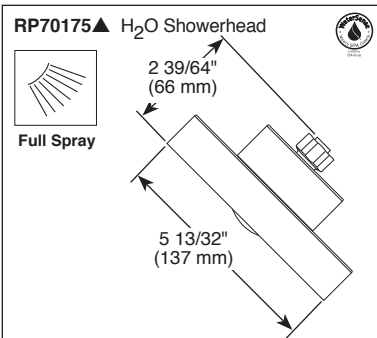

Submitted Model No.: _____
 Specific Features: _____

▲ Designate Proper Finish Suffix

see what Delta can do™

TUB AND SHOWER FAUCET TRIM

- Trinsic® Series
- Valve Only (T17059)
- Shower Only (T17259)
- Tub/Shower (T17459)

FEATURES:

- Monitor® 17 Series pressure balanced bath mixing valve with trim
- Single function H₂Okinetic® Technology showerhead

STANDARD SPECIFICATIONS:

- Maintains a balanced pressure of hot and cold water even when a valve is turned on or off elsewhere in the system
- Maximum 1.75 gpm @ 80 psi, 6.6 L/Min @ 550 kPa
- For use with MultiChoice® Universal rough valve body (R10000 Series)
- Back-to-back installation capability
- Solid brass forged body
- Lever volume control handle; temperature adjustment dial
- Field adjustable to limit handle rotation into hot water zone
- Maximum dial rotation adjustable between 90° and 180°
- All parts replaceable from the front of the valve
- Red/blue pad print temperature indicators on the temperature adjustment dial
- 1/2" CWT slip-on spout adapter
- "-LHD" models indicate less showerhead
- Stem extension kit RP77992 can be ordered to allow for an additional 1 3/4" wall thickness. RP77992 ships with chrome escutcheon screws. For special finishes also order RP12630 escutcheon screws in desired finish.