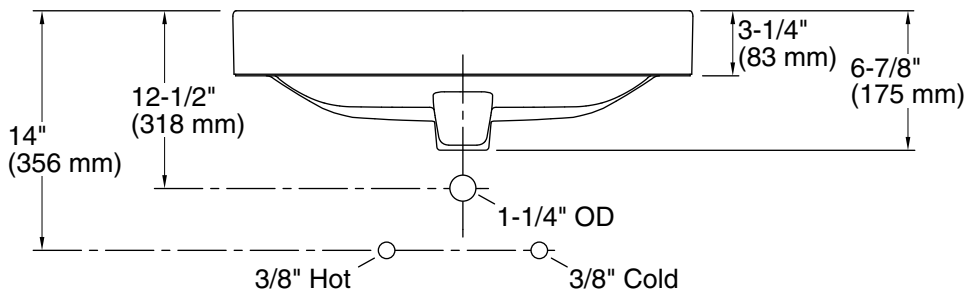

### Technical Information

All product dimensions are nominal.

- Bowl configuration: Single
- Installation: Vessel
- Bowl area (Only): Length: 21-7/8" (556 mm)  
Width: 15-3/8" (391 mm)  
Bowl depth: 5" (127 mm)  
Water depth: 3-1/4" (83 mm)
- Template: 1245920-7, required, included