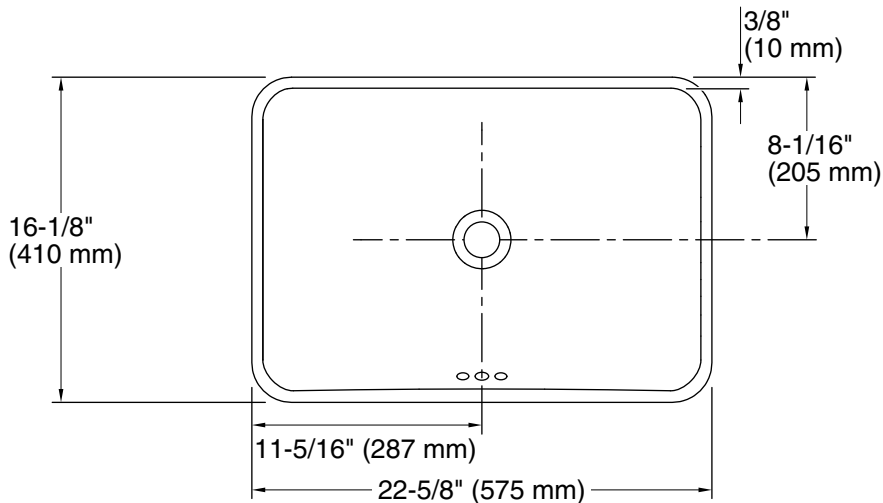

### Technical Information

All product dimensions are nominal.

- Bowl configuration: Single
- Installation: Vessel
- Bowl area (Only): Length: 21-7/8" (556 mm)  
Width: 15-3/8" (391 mm)  
Bowl depth: 5" (127 mm)  
Water depth: 3-1/4" (83 mm)
- Template: 1245920-7, required, included