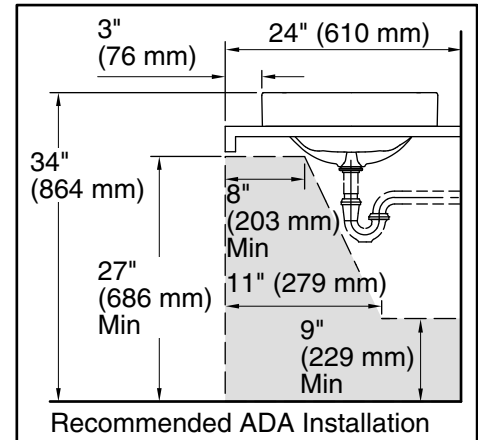

### Technical Information

All product dimensions are nominal.

- Bowl configuration: Single
- Installation: Vessel
- Bowl area (Only): Length: 21-7/8" (556 mm)  
Width: 15-3/8" (391 mm)  
Bowl depth: 5" (127 mm)  
Water depth: 3-1/4" (83 mm)
- Template: 1245920-7, required, included