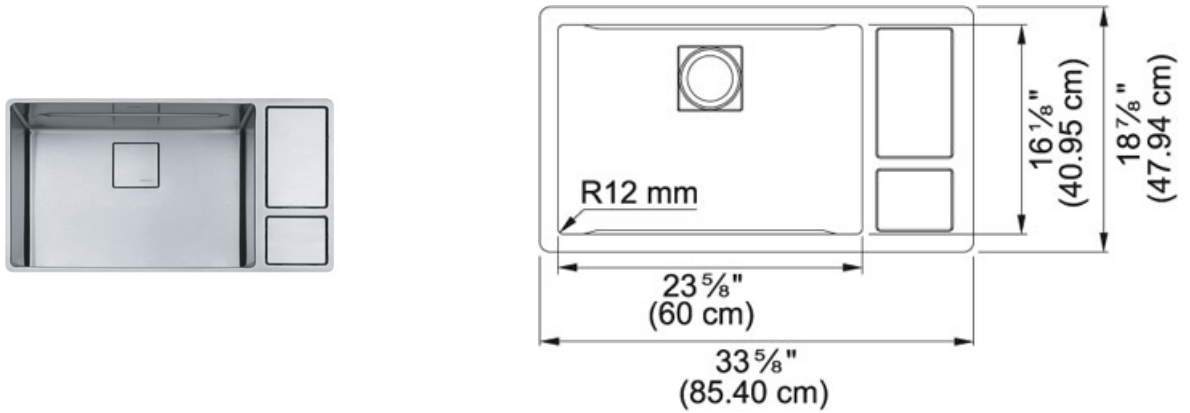

# CUX110-24

CUX110-24 Stainless Steel | 122.0435.453

FAMILY : Sinks | FINISH : Stainless Steel | INSTALLATION TYPE : Undermount | SERIE : Chef Center | MODEL : CUX110-24

Includes drain tray, colander, shelf/bottom grid, cutting board and mat, roller mat, waste fitting, and drain cover.

## TECHNICAL DATA

Cabinet Size	914.40
Waste Outlet Diameter	3 1/2"
Length overall	854.10
Width overall	479.40
Depth Overall	228.60
Length of large bowl	600.00
Width of large bowl	409.50
Depth of large bowl	228.60
Number of Bowls	1
Gauge	18

# CUX110-24

CUX110-24 Stainless Steel | 122.0435.453

FAMILY : Sinks | FINISH : Stainless Steel | INSTALLATION TYPE : Undermount | SERIE : Chef Center | MODEL : CUX110-24