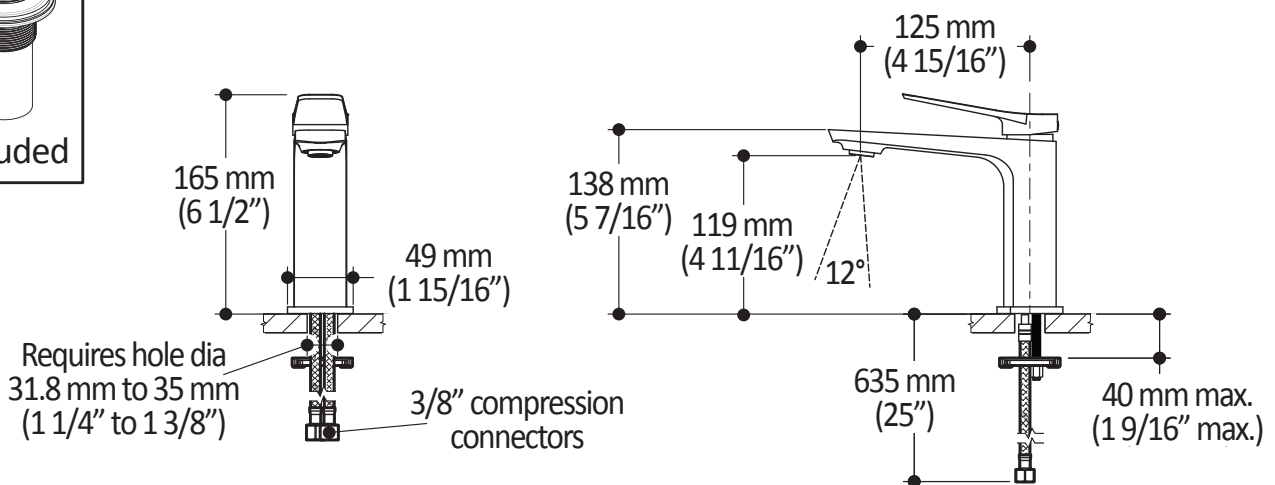

### Product dimensions:

**Important:** Dimensions are approximated and are subject to changes. Please refer to the installation instructions.

ONCE UPON A TIME...WATER®

1355, 2<sup>e</sup> Rue du Parc industriel  
Sainte-Marie (Québec)  
Canada G6E 1G9