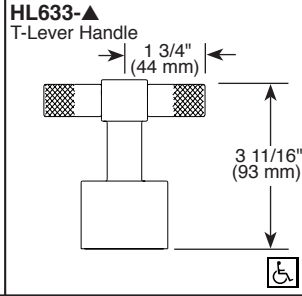

T67335-▲LHP

T67435-▲LHP

Submitted Model No.: _____

Specific Features: _____

▲ Designate finish suffix

Brizo Kitchen & Bath Company reserves the right (1) to make changes in specifications and materials, and (2) to change or discontinue models, both without notice or obligation. Dimensions are for reference only. See current full-line price book or www.brizo.com for finish options and product availability.

BSP-B-T67335-LHP Rev. B

BRIZO®

ROMAN TUB FAUCET TRIM

- Litze™ Bath Collection
- Three Hole Installation (T67335-LHP)
- Four Hole Installation (T67435-LHP)

STANDARD SPECIFICATIONS:

- Trim only for two handle Roman Tub faucet for concealed mounting.
- Temperature and volume controlled with handles.
- Rough-In kit required to complete installation, sold separately (R64707 for four hole and R62707 for three hole). There are separate specification sheets available for each rough-in kit.
- Handshower includes double check valves for backflow prevention (T67435).
- Handshower flows 2.00 gpm @ 80 psi, 7.60 L/min @ 550 kPa.
- 60" - 82" (1524 mm - 2083 mm) stretchable finished metal hose.