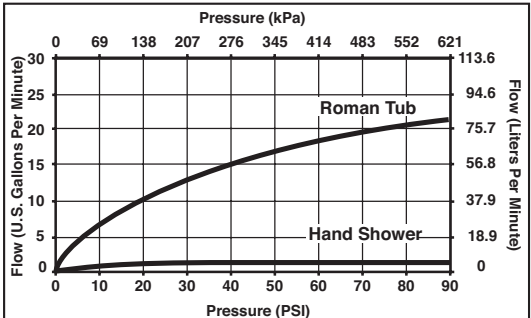

COMPLIES WITH:

- ASME A112.18.1 / CSA B125.1
- Indicates compliance to ICC/ANSI A117.1- Valve control only
- EPA WaterSense® - Applies to handshower only - RP73147*