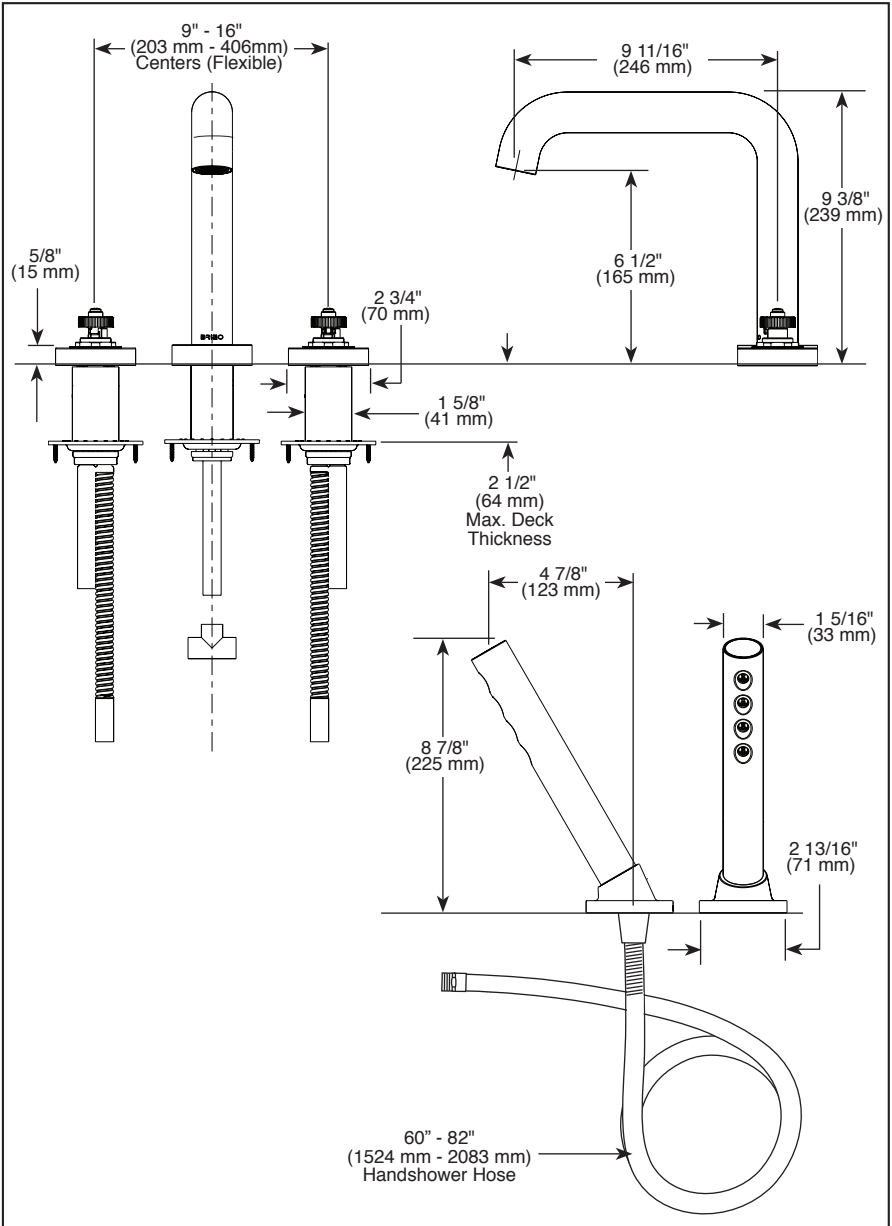

T67335-▲LHP

T67435-▲LHP

Submitted Model No.: _____

Specific Features: _____

▲ Designate finish suffix

Brizo Kitchen & Bath Company reserves the right (1) to make changes in specifications and materials, and (2) to change or discontinue models, both without notice or obligation. Dimensions are for reference only. See current full-line price book or www.brizo.com for finish options and product availability.

BSP-B-T67335-LHP Rev. B

BRIZO®

ROMAN TUB FAUCET TRIM

- Litze™ Bath Collection
- Three Hole Installation (T67335-LHP)
- Four Hole Installation (T67435-LHP)

STANDARD SPECIFICATIONS:

- Trim only for two handle Roman Tub faucet for concealed mounting.
- Temperature and volume controlled with handles.
- Rough-In kit required to complete installation, sold separately (R64707 for four hole and R62707 for three hole). There are separate specification sheets available for each rough-in kit.
- Handshower includes double check valves for backflow prevention (T67435).
- Handshower flows 2.00 gpm @ 80 psi, 7.60 L/min @ 550 kPa.
- 60" - 82" (1524 mm - 2083 mm) stretchable finished metal hose.