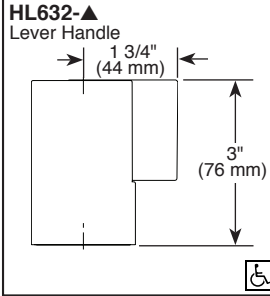

T67335-▲LHP

T67435-▲LHP

Submitted Model No.: _____

Specific Features: _____

▲ Designate finish suffix

Brizo Kitchen & Bath Company reserves the right (1) to make changes in specifications and materials, and (2) to change or discontinue models, both without notice or obligation. Dimensions are for reference only. See current full-line price book or www.brizo.com for finish options and product availability.

BSP-B-T67335-LHP Rev. B

BRIZO®

ROMAN TUB FAUCET TRIM

- Litze™ Bath Collection
- Three Hole Installation (T67335-LHP)
- Four Hole Installation (T67435-LHP)

STANDARD SPECIFICATIONS:

- Trim only for two handle Roman Tub faucet for concealed mounting.
- Temperature and volume controlled with handles.
- Rough-In kit required to complete installation, sold separately (R64707 for four hole and R62707 for three hole). There are separate specification sheets available for each rough-in kit.
- Handshower includes double check valves for backflow prevention (T67435).
- Handshower flows 2.00 gpm @ 80 psi, 7.60 L/min @ 550 kPa.
- 60" - 82" (1524 mm - 2083 mm) stretchable finished metal hose.