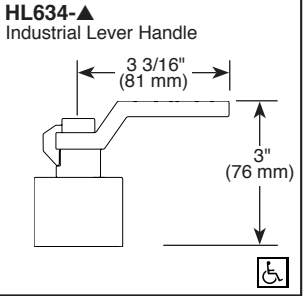

T67335-▲LHP

T67435-▲LHP

Submitted Model No.: _____

Specific Features: _____

▲ Designate finish suffix

Brizo Kitchen & Bath Company reserves the right (1) to make changes in specifications and materials, and (2) to change or discontinue models, both without notice or obligation. Dimensions are for reference only. See current full-line price book or www.brizo.com for finish options and product availability.

BSP-B-T67335-LHP Rev. B

BRIZO®

ROMAN TUB FAUCET TRIM

- Litze™ Bath Collection
- Three Hole Installation (T67335-LHP)
- Four Hole Installation (T67435-LHP)

STANDARD SPECIFICATIONS:

- Trim only for two handle Roman Tub faucet for concealed mounting.
- Temperature and volume controlled with handles.
- Rough-In kit required to complete installation, sold separately (R64707 for four hole and R62707 for three hole). There are separate specification sheets available for each rough-in kit.
- Handshower includes double check valves for backflow prevention (T67435).
- Handshower flows 2.00 gpm @ 80 psi, 7.60 L/min @ 550 kPa.
- 60" - 82" (1524 mm - 2083 mm) stretchable finished metal hose.