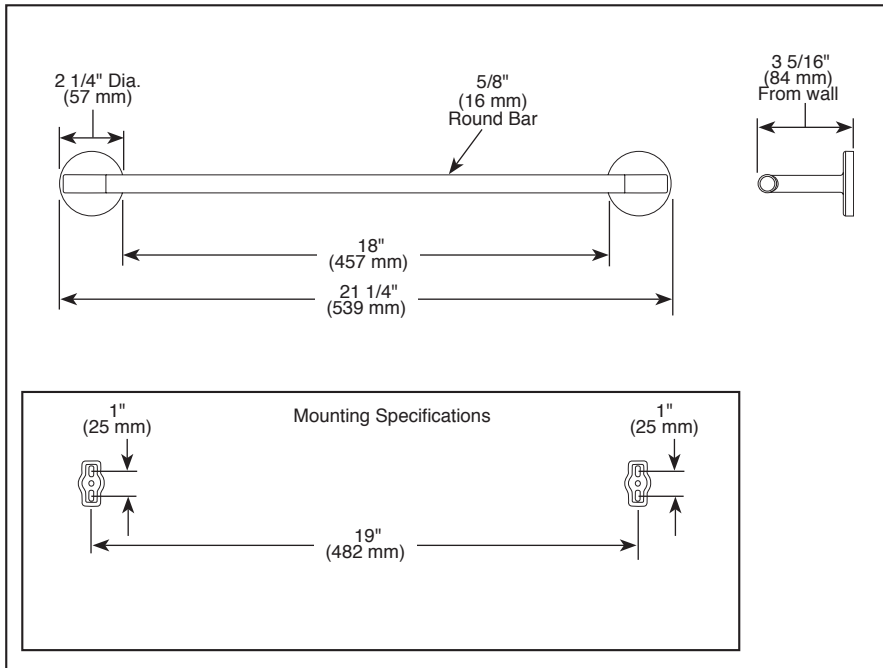

▲ Designate Proper Finish Suffix

Liberty Hardware Manufacturing Corporation
140 Business Park Drive
Winston-Salem, NC 27107
800.542.3789
www.libertyhardware.com
© 2017 LHMC, A Masco Company

Delta reserves the right (1) to make changes in specifications and materials, and (2) to change or discontinue models, both without notice or obligation. Dimensions are for reference only. See current full-line price book or www.specselect.com for finish options and product availability.