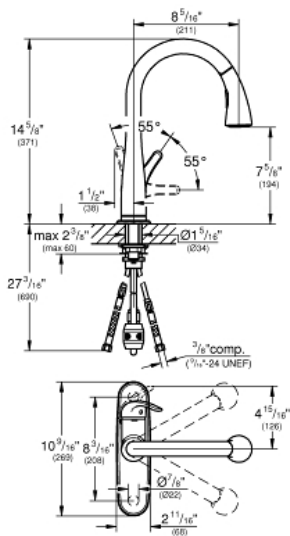

**Product Description:**  
**ELBERON**  
**Single-Handle Kitchen Faucet**

**Standard Specification:**

- Single hole installation
- Swivel tubular spout
- Swivel area 360°
- Adjustable flow rate limiter
- Pull-out locking dual spray control - switches back and forth between regular flow and spray
- Automatic returning
- Integrated non-return valve
- Automatic return to mousseur
- Locking Push Button Control - to switch from regular flow to spray
- Stainless steel flex lines
- Quick installation system
- Protected against backflow
- **SpeedClean®** anti-lime system
- **GROHE SilkMove** ceramic cartridge
- With integrated temperature limiter
- **GROHE StarLight** chrome finish
- **GROHE QuickFix** rapid installation system
- **GROHE SilkMove**
- Max Flow Rate: 1.75 gpm (6.6 L/min)
- Forward rotation lever, does not hit backsplash
- Escutcheon
- 360° Ball-joint on hose for flexible handling of spray head