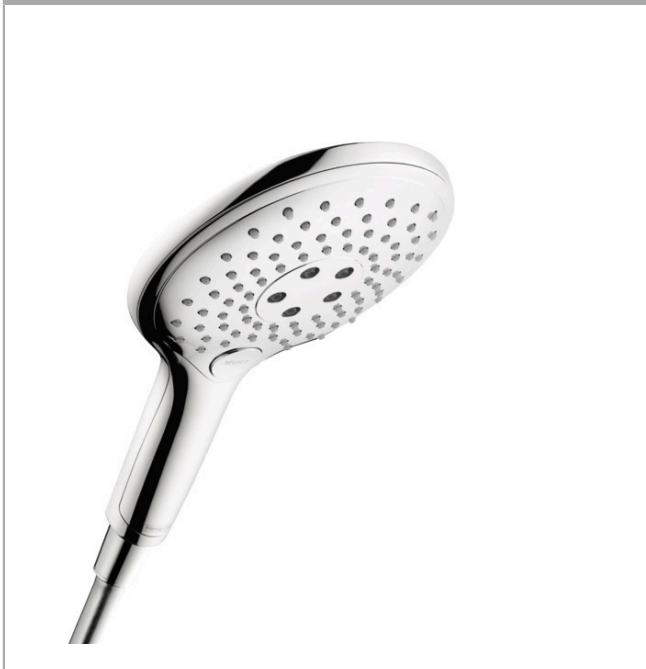

Raindance Select S
Handshower 150 3-Jet, 2.5 GPM
Finishes : **chrome** Part no. : **28588001**

Description

Features

- Spray modes: RainAir, Mix, CaresseAir
- 81 no-clog spray channels
- Select button for comfortable alternation of spray modes
- Spray face finish: Easy cleanable plastic spray disc
- Flow: 2.5 GPM (9.5 L/Min)
- The adjustable handshower holder on this model should not be used with a handshower with a spray face larger than 125 mm (5") in diameter

Item details

Technology

Compliance

Product image