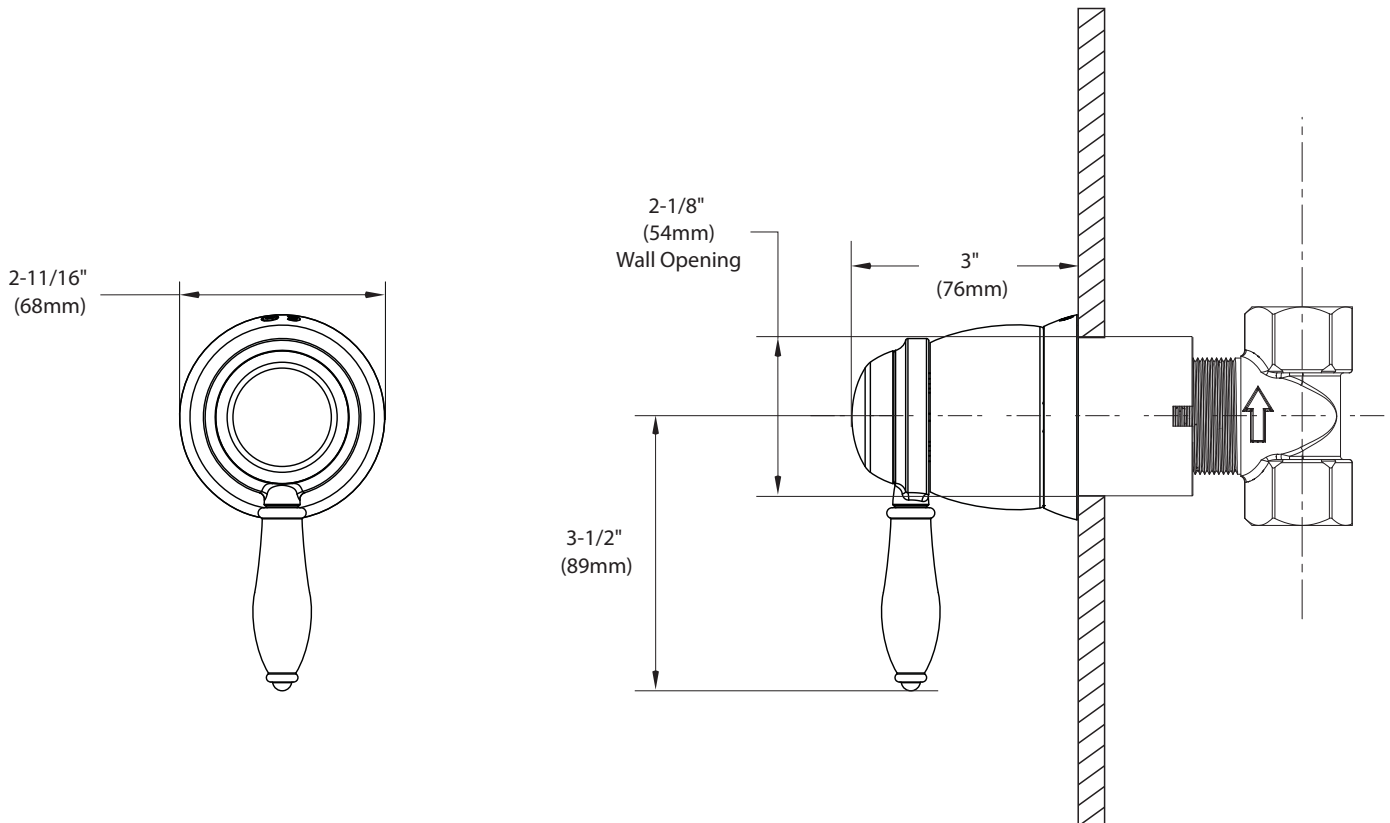

Buy it for looks. Buy it for life.®

Specifications

DESCRIPTION

- Metal construction with various finishes identified by suffix
- For use with S3600 3/4" volume control valve

OPERATION

- Lever style handle operation

WEYMOUTH™ Single Function Flow Valve Trim

Models: TS52104 series

Valve: S3600 (sold separately)

CRITICAL DIMENSIONS

(DO NOT SCALE)