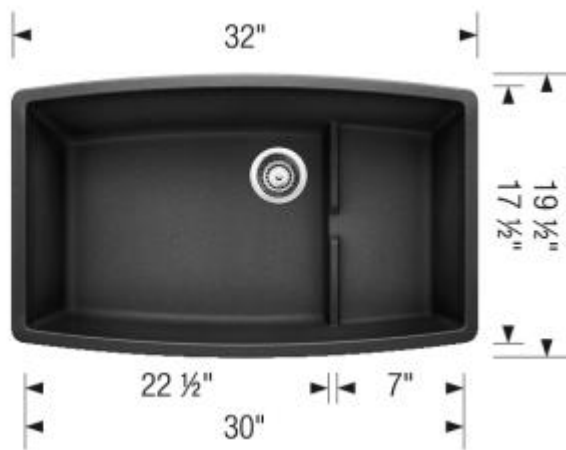

Top View

Scope of supply

---

3 1/2" (90 mm) stainless steel strainer, template

Design tips

Width of base unit : 915 mm

Bowl depth: 10" (255 mm) / 7 3/4" (197 mm)

To protect from damage, this model should be shipped on a pallet.

Depending on cabinet construction, a different cabinet size may be required. Consult the cabinet manufacturer.

Faucets

Optional Accessories