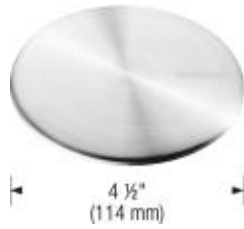

3 1/2" CapFlow strainer cover
Stainless steel (fits all BLANCO
strainers)
517666

100 Corporation Drive, Brampton, ON L6S 6B5 Tel: 905 494 2400
Toll Free: 1877 425 2626 Fax: 905 494 2425 Toll Free: 1877 825 2626
> www.blancocanada.com/en