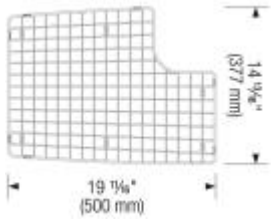

## Scope of supply

---

Stainless Steel Mesh  
Basket  
406461

3 1/2" (90 mm) stainless steel strainer, template

## Design tips

---

Width of base unit : 915 mm

Bowl depth: 10" (255 mm) / 7 3/4" (197 mm)

To protect from damage, this model should be shipped on a pallet.

Depending on cabinet construction, a different cabinet size may be required. Consult the cabinet manufacturer.

## Optional Accessories

---

Stainless Steel Sink Grid  
406449

3 1/2" CapFlow strainer cover  
Stainless steel (fits all BLANCO  
strainers)  
517666

100 Corporation Drive, Brampton, ON L6S 6B5 Tel: 905 494 2400  
Toll Free: 1877 425 2626 Fax: 905 494 2425 Toll Free: 1877 825 2626  
> [www.blancocanada.com/en](http://www.blancocanada.com/en)