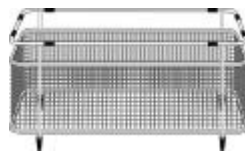

## Spec sheets/DXF

---

Top View

## Scope of supply

---

Stainless Steel Mesh  
Basket  
406461

3 1/2" (90 mm) stainless steel strainer, template

## Design tips

---

Width of base unit : 915 mm

Bowl depth: 10" (255 mm) / 7 3/4" (197 mm)

To protect from damage, this model should be shipped on a pallet.

Depending on cabinet construction, a different cabinet size may be required. Consult the cabinet manufacturer.