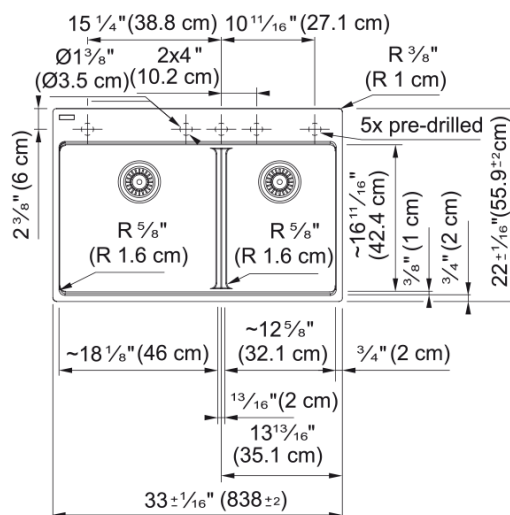

Maris Topmount Sink - MAG6601812LD-SHG-S | 114.0687.154

33.0-in. x 22.0-in. Granite Double Bowl Low-Divide Kitchen Sink in Stone Grey. Maris sinks are equipped with deep capacity bowls. The double bowl design allows you to multi-task with ease, while the low divide creates a larger single bowl perfect for cleaning oversized cookware and bakeware. With our easy-to-use integrated ledge system, you'll accomplish more with your sink while making the most of your surrounding counter space. Our integrated antimicrobial Sanitized technology helps reduce odors and ensures safe protection against bacteria and mildew in your sink. The rear drain maximizes the usable surface of the bowl and creates extra cabinet space beneath the sink. Maris granite sinks are scratch-resistant, fade-resistant, and impact resistant and will retain their new appearance for years. Sink strainer assembly included.

Aspect

Sink type	Sink
Type of material	Granite
Number of bowls	2
Color	Stone grey
Surface finish	None

Product Dimensions

Exterior size: right to left	32.992
Exterior size: front to back	22.008
Large bowl size: right to left	18.15
Large bowl size: front to back	16.614
Large bowl: depth	9.488
Small bowl size: right to left	12.756
Small bowl size: front to back	16.614
Small bowl: depth	9.488

Installation

Minimum cabinet size	36"
----------------------	-----

Product specifications

Installation type	Topmount / drop in
Drain hole	3 1/2"
Position of drainer	No drainer

Product identification

Product brand	FRANKE
Product family	Maris