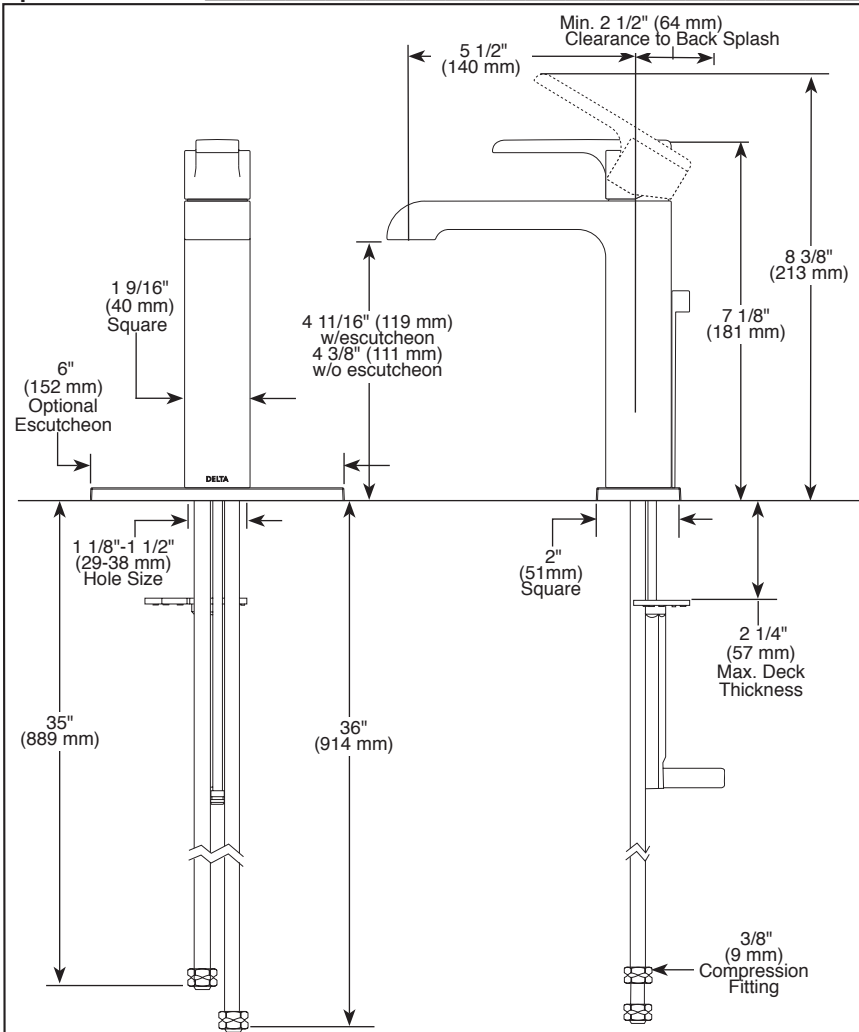

## BATHROOM FAUCET

- Ara® Bath Collection
- Single Handle Deck Mount

Submitted Model No.:

Specific Features:

### STANDARD SPECIFICATIONS:

- Max. flow rate 1.2 gpm @ 60 psi, 4.5 L/min @ 414 kPa
- GPM indicates max. flow rate 1.0 gpm @ 60 psi, 3.8 L/min @ 414 kPa
- HGM indicates max. flow rate 0.5 gpm @ 60 psi, 1.9 L/min @ 414 kPa
- One or three hole mount (escutcheon optional, included)
- Ceramic cartridge
- 3/8" O.D. straight, staggered PEX supply lines
- Red/blue indicator markings
- Models with suffix "MPU" have metal drain with pop-up type fitting with plated flange and stopper
- Models with suffix "LPU" are less pop-up
- Models with suffix "TP" have 50/50 pop-up type fitting with plated flange and stopper
- Solid brass fabricated spout