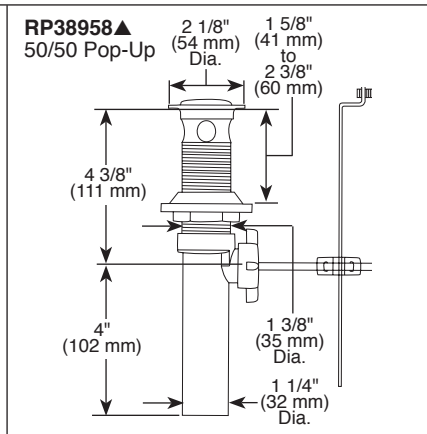

## BATHROOM FAUCET

- Ara® Bath Collection
- Single Handle Deck Mount

Submitted Model No.:

Specific Features:

### STANDARD SPECIFICATIONS:

- Max. flow rate 1.2 gpm @ 60 psi, 4.5 L/min @ 414 kPa
- GPM indicates max. flow rate 1.0 gpm @ 60 psi, 3.8 L/min @ 414 kPa
- HGM indicates max. flow rate 0.5 gpm @ 60 psi, 1.9 L/min @ 414 kPa
- One or three hole mount (escutcheon optional, included)
- Ceramic cartridge
- 3/8" O.D. straight, staggered PEX supply lines
- Red/blue indicator markings
- Models with suffix "MPU" have metal drain with pop-up type fitting with plated flange and stopper
- Models with suffix "LPU" are less pop-up
- Models with suffix "TP" have 50/50 pop-up type fitting with plated flange and stopper
- Solid brass fabricated spout