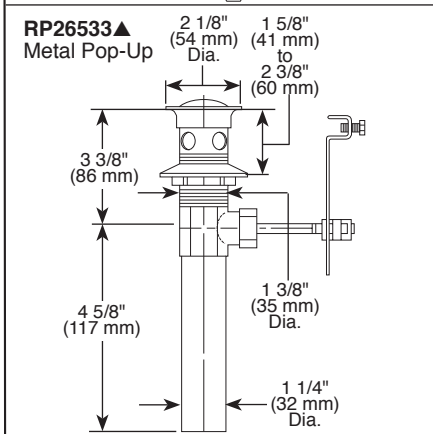

## BATHROOM FAUCET

- Ara® Bath Collection
- Single Handle Deck Mount

Submitted Model No.:

Specific Features:

### STANDARD SPECIFICATIONS:

- Max. flow rate 1.2 gpm @ 60 psi, 4.5 L/min @ 414 kPa
- GPM indicates max. flow rate 1.0 gpm @ 60 psi, 3.8 L/min @ 414 kPa
- HGM indicates max. flow rate 0.5 gpm @ 60 psi, 1.9 L/min @ 414 kPa
- One or three hole mount (escutcheon optional, included)
- Ceramic cartridge
- 3/8" O.D. straight, staggered PEX supply lines
- Red/blue indicator markings
- Models with suffix "MPU" have metal drain with pop-up type fitting with plated flange and stopper
- Models with suffix "LPU" are less pop-up
- Models with suffix "TP" have 50/50 pop-up type fitting with plated flange and stopper
- Solid brass fabricated spout