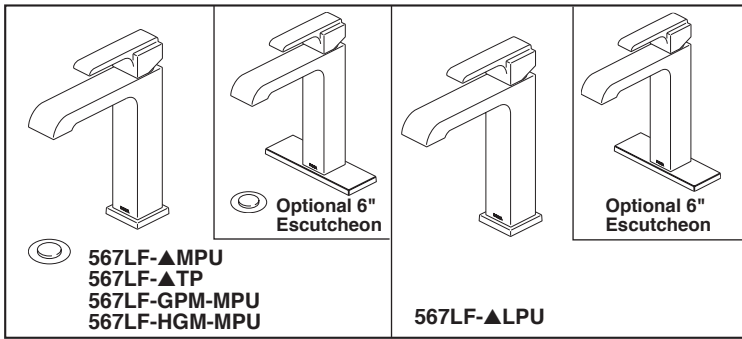

## BATHROOM FAUCET

- Ara® Bath Collection
- Single Handle Deck Mount

Submitted Model No.:

Specific Features:

### STANDARD SPECIFICATIONS:

- Max. flow rate 1.2 gpm @ 60 psi, 4.5 L/min @ 414 kPa
- GPM indicates max. flow rate 1.0 gpm @ 60 psi, 3.8 L/min @ 414 kPa
- HGM indicates max. flow rate 0.5 gpm @ 60 psi, 1.9 L/min @ 414 kPa
- One or three hole mount (escutcheon optional, included)
- Ceramic cartridge
- 3/8" O.D. straight, staggered PEX supply lines
- Red/blue indicator markings
- Models with suffix "MPU" have metal drain with pop-up type fitting with plated flange and stopper
- Models with suffix "LPU" are less pop-up
- Models with suffix "TP" have 50/50 pop-up type fitting with plated flange and stopper
- Solid brass fabricated spout