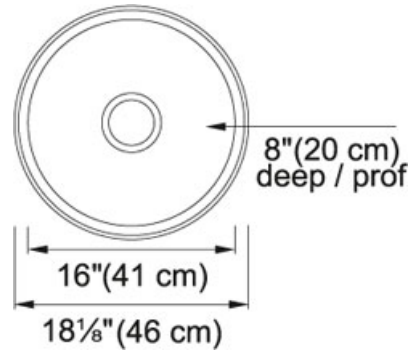

Stainless Steel | 113.0045.253

FAMILY : Sinks | SERIES : Steel Queen | MODEL : QSR18-8 | FINISH : Stainless Steel | PRODUCT LINE : Hospitality |
INSTALLATION TYPE : Topmount

TECHNICAL DATA

Width overall	18 1/8"
Length overall	18 1/8"
Width of large bowl	16"
Length of large bowl	16"
Depth of large bowl	8"
Cabinet Size	21"
Number of Bowls	1
Waste Outlet Diameter	3 1/2"
Cut-Out Template	Yes
Faucet Hole	None
Type of Material	20 Gauge Stainless Steel
Surface Finish	H-HIGH-GLOSS/MIRROR
EZ Torque Installation	YES
Waste Kit Included	YES