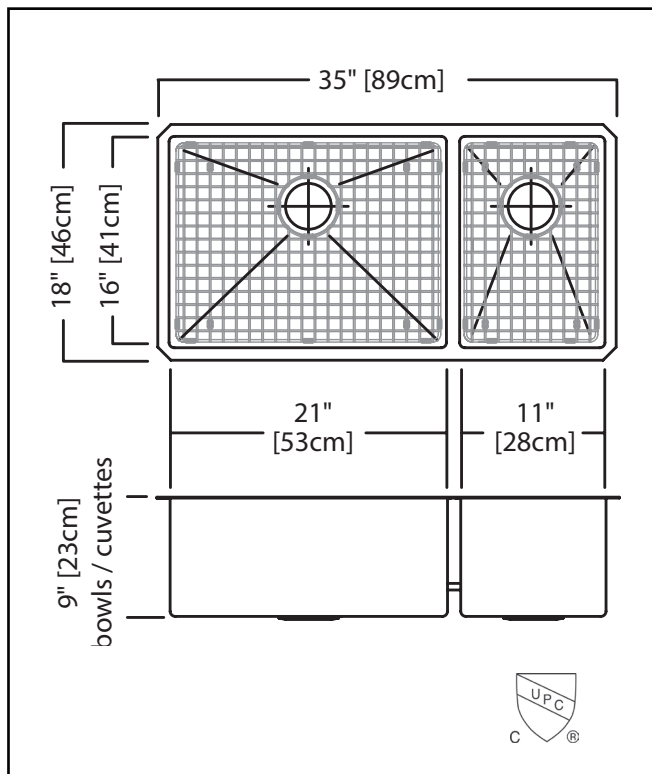

### DOUBLE BOWL 18 GAUGE UNDERMOUNT

MODEL: KCUC36R-9-10BG

- ✓ 18 gauge high quality stainless steel with exceptional resistance to staining and corrosion
- ✓ Deep bowls easily accommodates pots and pans and minimizes splashing
- ✓ Sound dampening pads and undercoating reduce clanking and splashing noises, so you can enjoy a quiet sink
- ✓ Undermount installation creates a seamless profile and brings sleek style to any kitchen

## TECHNICAL FEATURES

OVERALL SINK SIZE (OD)	18" FB x 35" LR
LARGE BOWL SIZE (ID)	17" FB x 21" LR x 9" DP
SMALL BOW SIZE (ID)	16" FB x 11" LR x 9" DP
MINIMUM CABINET SIZE	36"
MATERIAL	18 Gauge
CORNER RADIUS	10 mm
STAINLESS STEEL FINISH	Commercial Satin
DRAIN HOLE LOCATION	Rear
INSTALLATION TYPE	Undermount
SOUND COATING	Sound pads & Undercoating
WEIGHT	50.0 lbs
WARRANTY	Limited Lifetime
COUNTRY OF ORIGIN	China