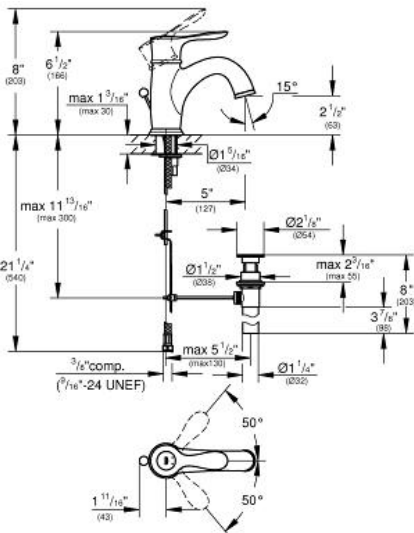

PARKFIELD
Single-Handle Bathroom Faucet
MODEL # 2330500A

Pure Freude
an Wasser

Product Description:
PARKFIELD
Single-Handle Bathroom Faucet

- Standard Specification:**
- GROHE EcoJoy technology for less water and perfect flow
 - Single hole installation
 - GROHE SilkMove 1.1" (28 mm) ceramic cartridge
 - GROHE StarLight chrome finish
 - Temperature limiter
 - Flow control
 - Pop-up waste set
 - Max flow rate: 1.2 gpm (4.56 L/min)

- Applicable Codes & Standards:**
- Energy Policy Act of 1992
 - NSF 61
 - ASME A112.18.1/CSA B125.1
 - US Federal and State material regulations
 - EPA WaterSense®
 - ICC/ANSI A117.1

Color:
□ 2330500A StarLight Chrome