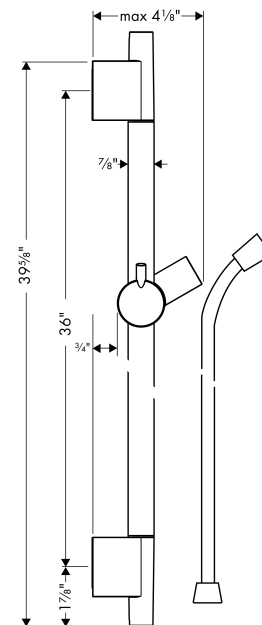

Unica

Wallbar S, 36"

Finish: **Chrome** Part no. : **28631000**

Description

Features

- Consists of: shower bar, shower hose, Slider
- Pipe length: 1008 mm
- Shower bar diameter: 22 mm
- Profile pipe: round
- Slider steplessly adjustable

Design awards

Compliance / Sustainability

Product image

Scale drawing

Unica
Wallbar S, 36"
 Finish: **Chrome** Part no. : **28631000**

Installation example

Unica
 Wallbar S, 36"
 Finish: **Chrome** Part no. : **28631000**

Exploded drawing

Year of production: >04/05

Unica
Wallbar S, 36"
 Finish: **Chrome** Part no. : **28631000**

Spare parts list

Year of production: >04/05

Pos.	Description	Part no.	PC	PU
1	cover	97709000	0	1
2	support, assy	97651000	0	1
3	tile-matching-disk 7 mm	97450000	0	1
4	wall support	96275000	0	1
5	mounting set	96179000	0	1
6	shower hose Isiflex'B 1,60 m	28276000	0	1
7	shelf Casetta'S	28679000	0	1
8	clips for Casetta, Ø 22 mm	98717000	0	1