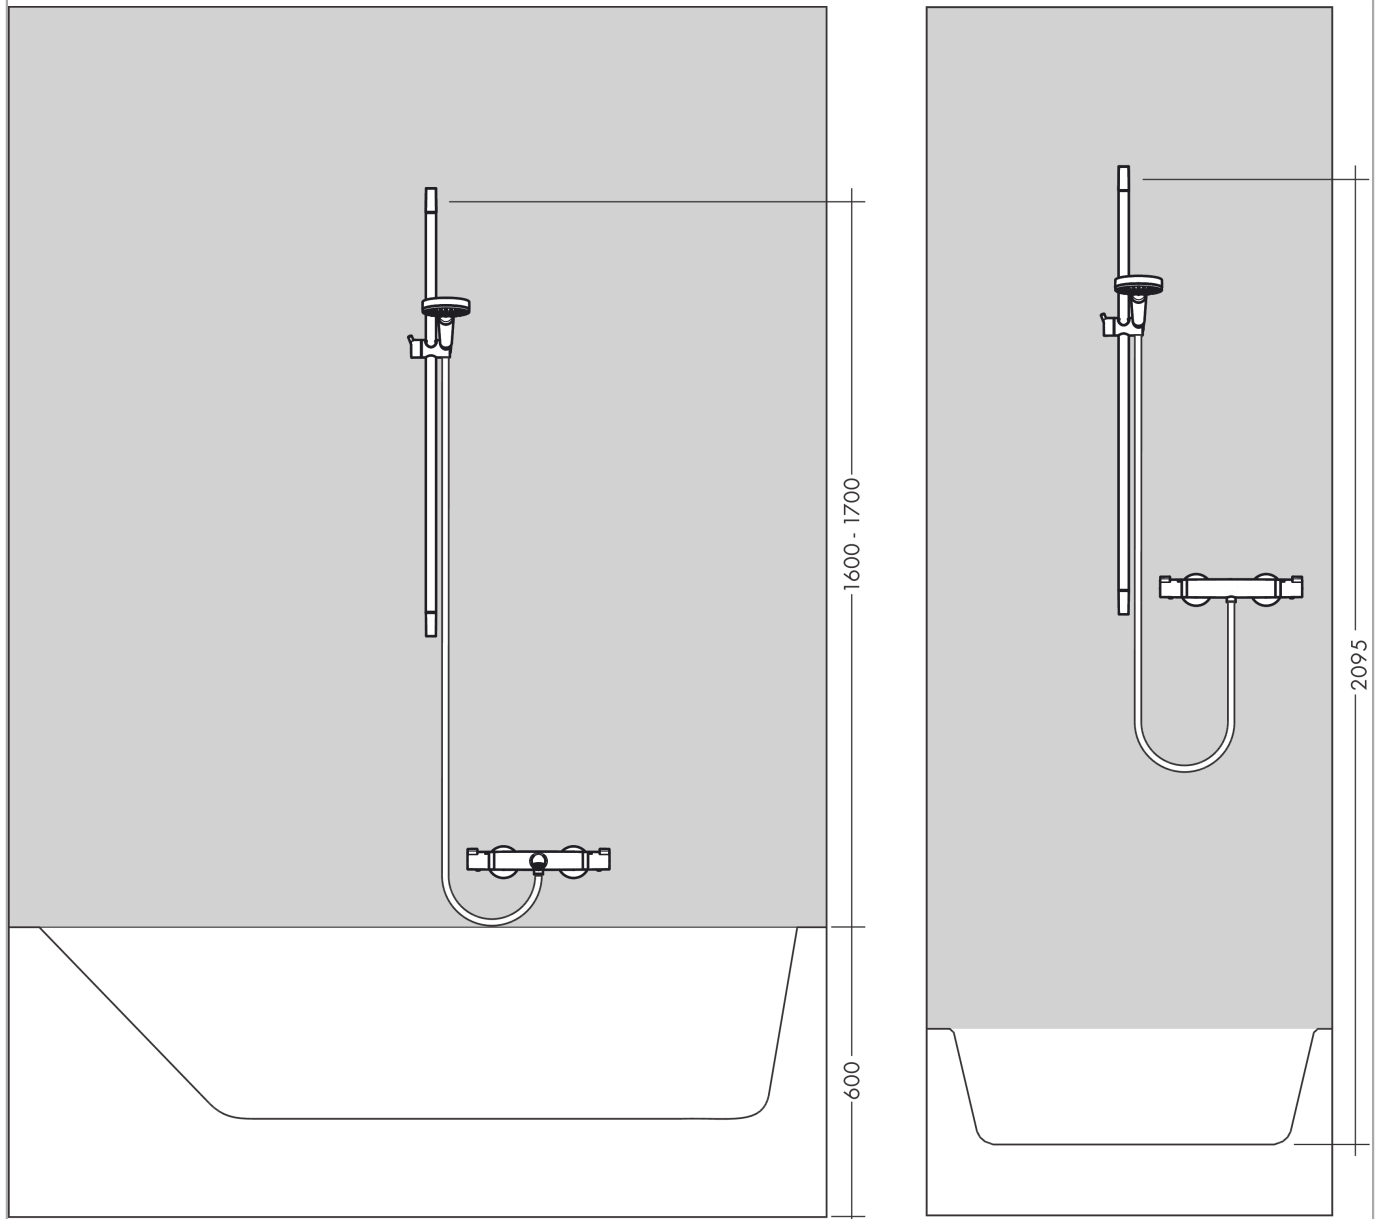

Unica

Wallbar S, 36"

Finish: **Chrome** Part no. : **28631000**

Description

Features

- Consists of: shower bar, shower hose, Slider
- Pipe length: 1008 mm
- Shower bar diameter: 22 mm
- Profile pipe: round
- Slider steplessly adjustable

Design awards

Compliance / Sustainability

Product image

Scale drawing

Unica
Wallbar S, 36"
 Finish: **Chrome** Part no. : **28631000**

Installation example

Unica
 Wallbar S, 36"
 Finish: **Chrome** Part no. : **28631000**

Exploded drawing

Year of production: >04/05

Unica
Wallbar S, 36"
 Finish: **Chrome** Part no. : **28631000**

Spare parts list

Year of production: >04/05

Pos.	Description	Part no.	PC	PU
1	cover	97709000	0	1
2	support, assy	97651000	0	1
3	tile-matching-disk 7 mm	97450000	0	1
4	wall support	96275000	0	1
5	mounting set	96179000	0	1
6	shower hose Isiflex'B 1,60 m	28276000	0	1
7	shelf Casetta'S	28679000	0	1
8	clips for Casetta, Ø 22 mm	98717000	0	1