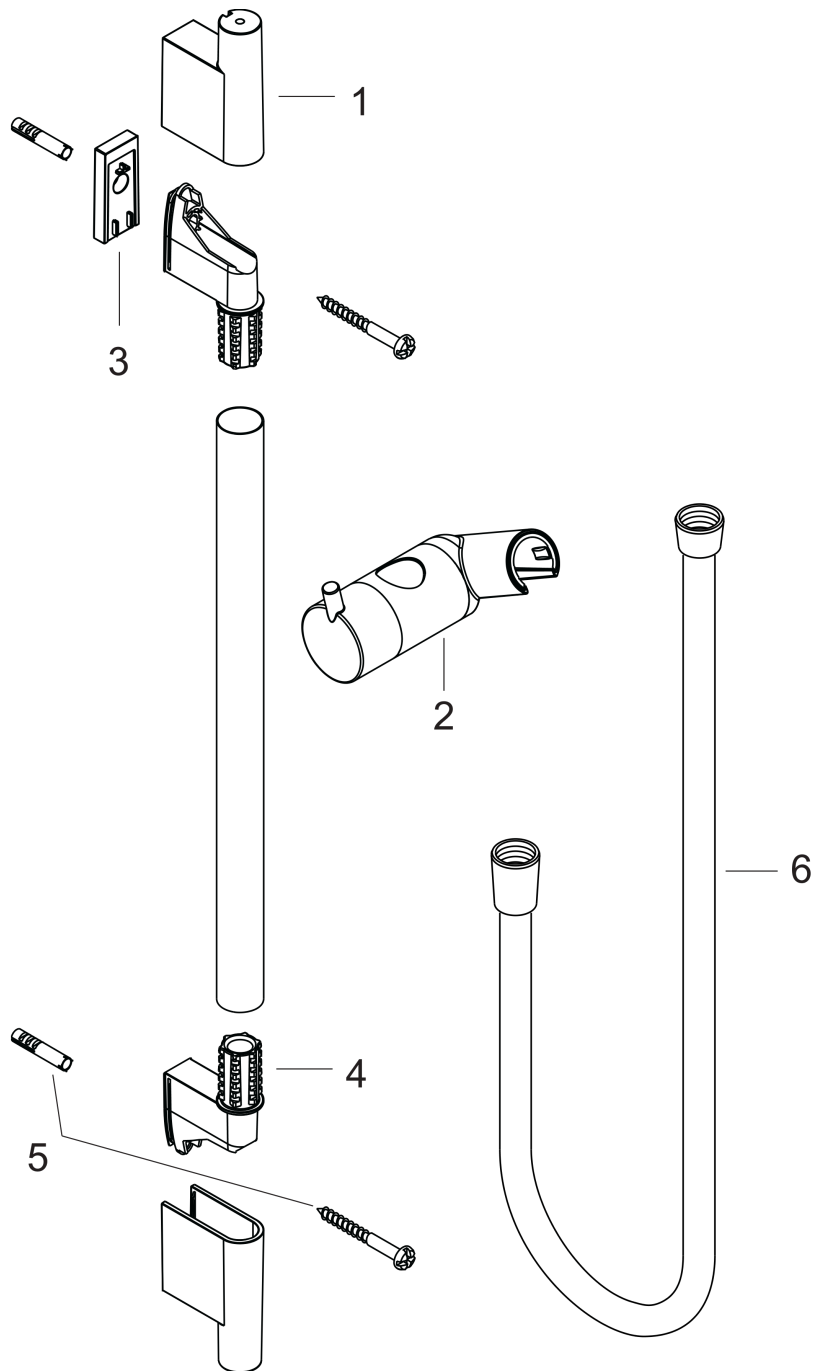

Unica

Wallbar S, 36"

Finish: **Chrome** Part no. : **28631000**

Description

Features

- Consists of: shower bar, shower hose, Slider
- Pipe length: 1008 mm
- Shower bar diameter: 22 mm
- Profile pipe: round
- Slider steplessly adjustable

Design awards

Compliance / Sustainability

Product image

Scale drawing

Unica
Wallbar S, 36"
 Finish: **Chrome** Part no. : **28631000**

Installation example

Unica
 Wallbar S, 36"
 Finish: **Chrome** Part no. : **28631000**

Exploded drawing

Year of production: >04/05

Unica
Wallbar S, 36"
 Finish: **Chrome** Part no. : **28631000**

Spare parts list

Year of production: >04/05

Pos.	Description	Part no.	PC	PU
1	cover	97709000	0	1
2	support, assy	97651000	0	1
3	tile-matching-disk 7 mm	97450000	0	1
4	wall support	96275000	0	1
5	mounting set	96179000	0	1
6	shower hose Isiflex'B 1,60 m	28276000	0	1
7	shelf Casetta'S	28679000	0	1
8	clips for Casetta, Ø 22 mm	98717000	0	1