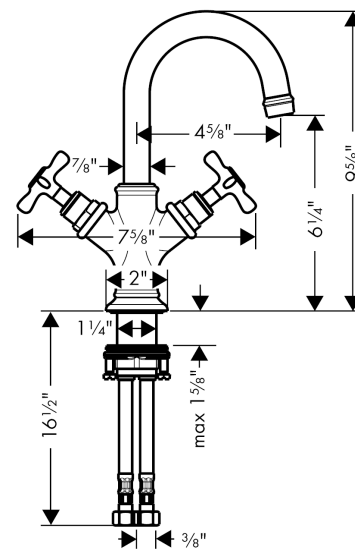

AXOR Montreux

Axor Montreux 2-Handle Single-Hole Faucet, Small

Finishes : **chrome** Part no. : **16505001**

Description

Features

- Laminar spray
- Flow: 1.2 GPM
- 90° ceramic valves
- Includes pop-up assembly
- Swivel range 150°

Item details

List Price \$ 620.00

Technology

Compliance

Product image

Scale drawing

AXOR Montreux

Axor Montreux 2-Handle Single-Hole Faucet, Small

Finishes : **chrome** Part no. : **16505001**

Exploded drawing

Year of production: >07/16

AXOR Montreux

Axor Montreux 2-Handle Single-Hole Faucet, Small

Finishes : **chrome** Part no. : **16505001**

Spare parts list

Year of production: >07/16

Pos.	Description	Part no.	Price	PU
1	spout cpl.	97992000	-	1
2	aerator M18x1 (4,5 l/min)	93062000	-	1
3	fixing set (Ø 32)	13961000	-	1
4	handle	16291000	-	1
5	set of screw covers, cold / hot water / neutral	97987000	-	1
6	sleeve	97993000	-	1
7	shut off unit right closing	94009000	-	1
8	connection hose 18½" M8x0,75 3/8"	96321001	-	1
9	hollow set screw M4x5	98731000	-	1
10	flat seal	98749000	-	1
11	O-ring 11x2	98127000	-	1
12	lever collar	92849000	-	1
a	pull rod	98730000	-	1
b	fixation extension 35 mm	13898000	-	1
c	pop up waste	88509000	-	1