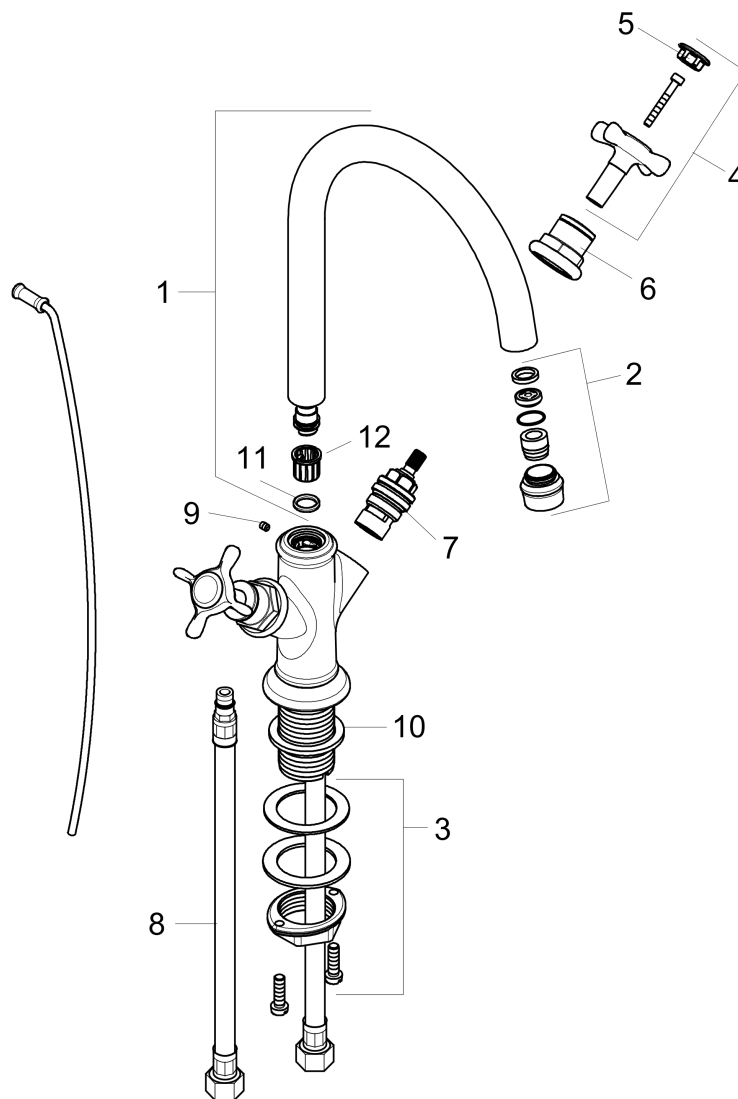

AXOR Montreux

Axor Montreux 2-Handle Single-Hole Faucet, Small

Finishes : **chrome** Part no. : **16505001**

Description

Features

- Laminar spray
- Flow: 1.2 GPM
- 90° ceramic valves
- Includes pop-up assembly
- Swivel range 150°

Item details

List Price \$ 620.00

Technology

Compliance

Product image

Scale drawing

AXOR Montreux

Axor Montreux 2-Handle Single-Hole Faucet, Small

Finishes : **chrome** Part no. : **16505001**

Exploded drawing

Year of production: >07/16

AXOR Montreux

Axor Montreux 2-Handle Single-Hole Faucet, Small

Finishes : **chrome** Part no. : **16505001**

Spare parts list

Year of production: >07/16

Pos.	Description	Part no.	Price	PU
1	spout cpl.	97992000	-	1
2	aerator M18x1 (4,5 l/min)	93062000	-	1
3	fixing set (Ø 32)	13961000	-	1
4	handle	16291000	-	1
5	set of screw covers, cold / hot water / neutral	97987000	-	1
6	sleeve	97993000	-	1
7	shut off unit right closing	94009000	-	1
8	connection hose 18½" M8x0,75 3/8"	96321001	-	1
9	hollow set screw M4x5	98731000	-	1
10	flat seal	98749000	-	1
11	O-ring 11x2	98127000	-	1
12	lever collar	92849000	-	1
a	pull rod	98730000	-	1
b	fixation extension 35 mm	13898000	-	1
c	pop up waste	88509000	-	1