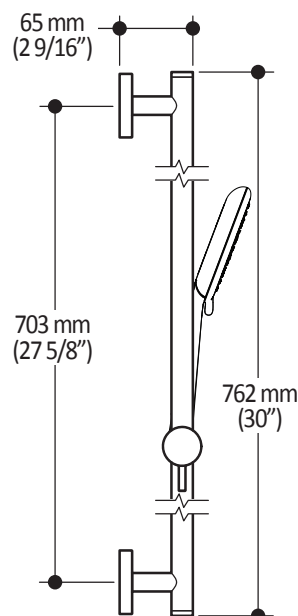

Important: Dimensions are approximated and are subject to changes. Please refer to the installation instructions.

Kalia inc.
1355, 2nd Street
Sainte-Marie (Quebec)
Canada G6E 1G9

t. 1-418-387-9090
1 877 GO KALIA (1-877-465-2542)
f. 1-418-387-9089
www.KaliaStyle.com