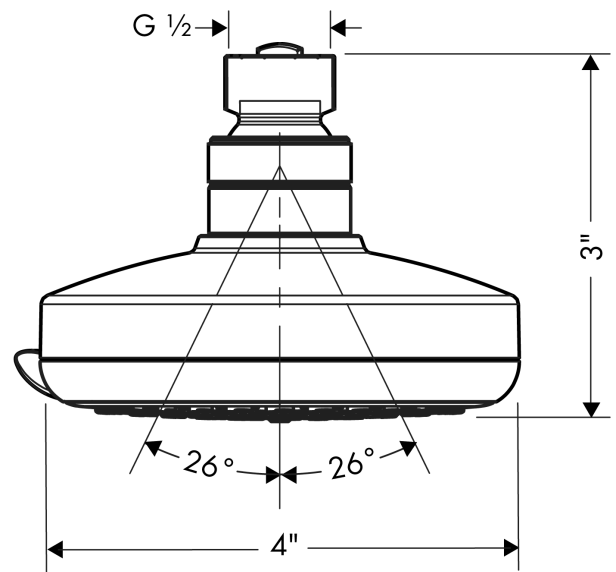

Croma 100
Showerhead E 3-Jet, 2.5 GPM
 Finish: **Chrome** Part no. : **04071000**

Description

Features

- Showerhead size: 100 mm
- Spray pattern: Rain, Massage spray, Shampoo spray
- Maximum flow rate (at 3 bar): 9.5 l/min
- Adjustment with shift on overhead shower
- 75 no-clog spray nozzles
- Spray disc surface: grey

Technology

Compliance / Sustainability

Product image

Scale drawing

Croma 100
Showerhead E 3-Jet, 2.5 GPM
Finish: **Chrome** Part no. : **04071000**

Exploded drawing

Year of production: >06/11

Croma 100
Showerhead E 3-Jet, 2.5 GPM
 Finish: **Chrome** Part no. : **04071000**