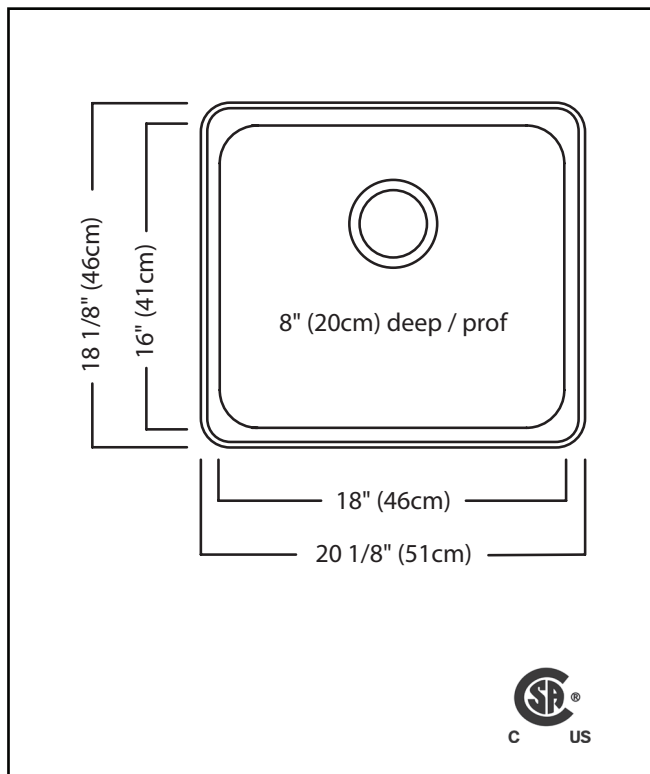

### SINGLE BOWL 20 GAUGE TOPMOUNT/DROP IN

MODEL: QSA1820-8

- ✓ EZ Torque hassle-free installation system that simplifies the installation process...just drop and drill
- ✓ Sound dampening system that reduces excess noise from running water and disposal vibration
- ✓ Rear off-set drain maximizes the usable bottom surface of the bowl while also creating extra cabinet space beneath the sink
- ✓ Resilient finish offers lasting durability

### TECHNICAL FEATURES

OVERALL SINK SIZE (OD)	18 1/8" FB x 20 1/8" LR
BOWL SIZE (ID)	16" FB x 18" LR x 8" DP
MINIMUM CABINET SIZE	24"
MATERIAL	20 Gauge
CORNER RADIUS	50 mm
STAINLESS STEEL FINISH	Satin Finish with Mirror Finished Rim
DRAIN HOLE LOCATION	Rear
INSTALLATION TYPE	Topmount/Drop In
SOUND COATING	Undercoating
WEIGHT	9.9 lbs
WARRANTY	Limited Lifetime
COUNTRY OF ORIGIN	Canada