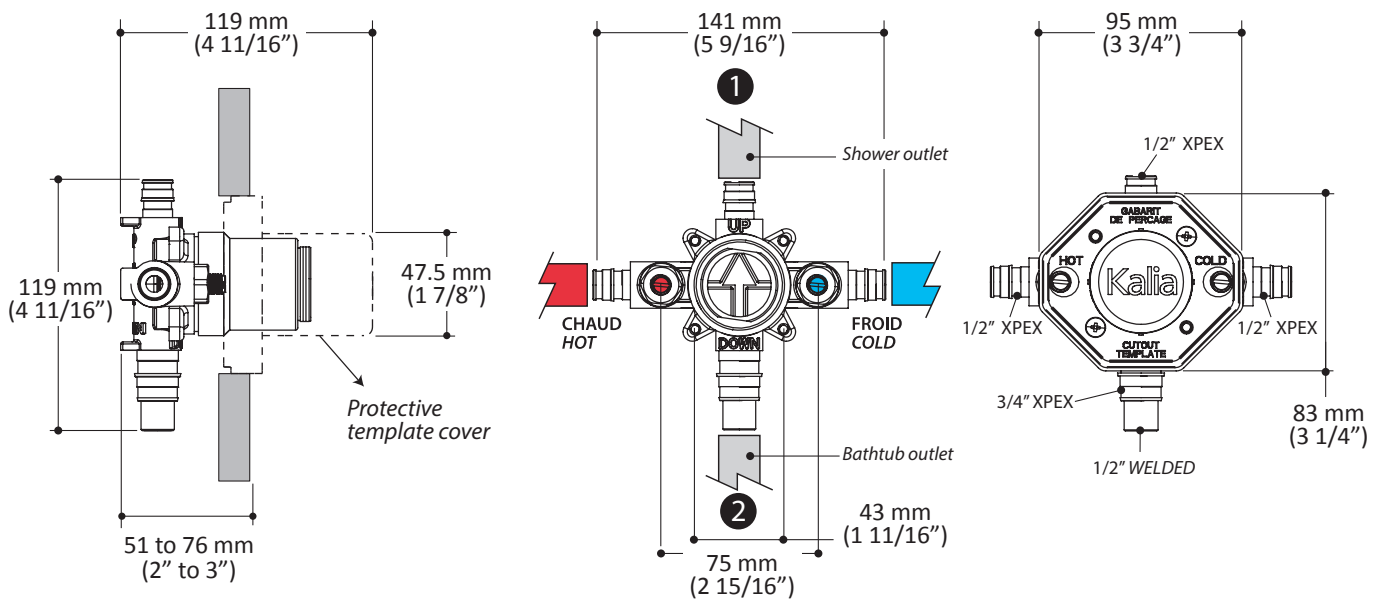

Features

- Solid brass construction
- Two male water inlets 1/2 XPEX
- Male water outlet 1/2 XPEX
- Male water outlets 3/4 XPEX or 1/2 welded
- Total adjustment of 25 mm (1")
- Integrated service stops with check valve
- Support for better stability during installation included
- Equipped with a test-cap

Product dimensions:

Important: Dimensions are approximated and are subject to changes. Please refer to the installation instructions.