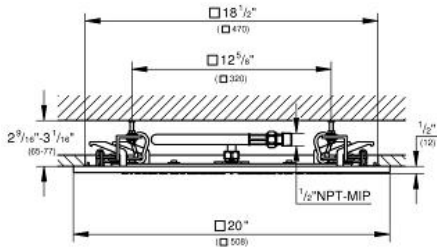

RAINSHOWER F-SERIES 20"

MODEL # 27288000

GROHE CANADA, INC. | 5900 Avebury Road, Mississauga, Ontario, Canada L5R 3M3
Phone: 905-271-2929 | Fax: 905-271-9494 | info@grohe.ca

Pure Freude
an Wasser

Product Description: