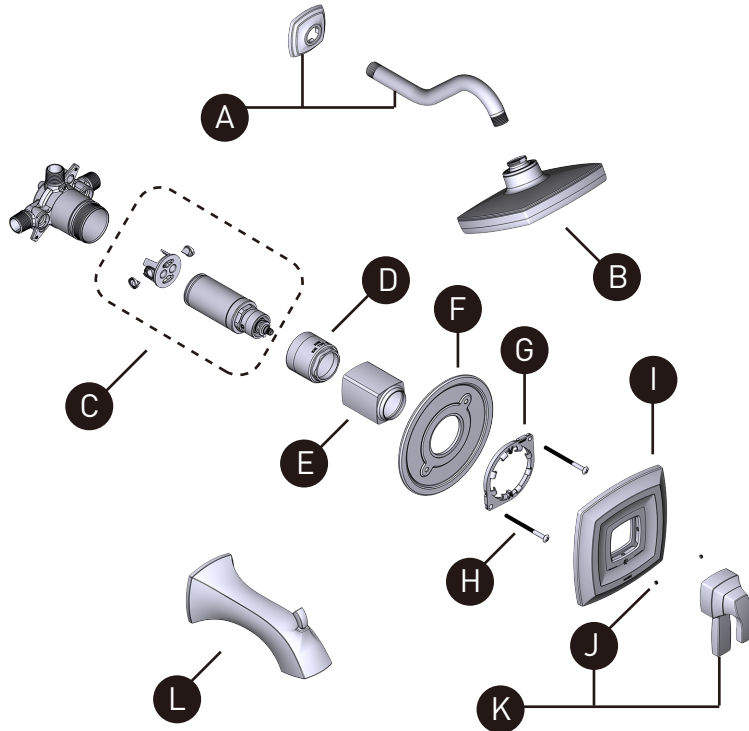

MOEN®

ORDER BY PART NUMBER

VALVE TRIM ONLY	SHOWER TRIM ONLY	TUB SHOWER TRIM	FINISH
UT4691	UT4692EP	UT4693EP	Chrome
UT4691BN	UT4692EPBN	UT4693EPBN	Brushed Nickel
UT4691BG	UT4692EPBG	UT4693EPBG	Brushed Gold
UT4691NL	UT4692EPNL	UT4693EPNL	Polished Nickel
UT4691ORB	UT4692EPORB	UT4693EPORB	Oil Rubbed Bronze
UT4691BL	UT4692EPBL	UT4693EPBL	Matte Black

EP=1.75 GPM HEAD

OPTIONAL: 1" Handle Extension Kit

MODEL	FINISH
213754	Chrome
213754BN	Brushed Nickel
213754BG	Brushed Gold
213754NL	Polished Nickel
213754ORB	Oil Rubbed Bronze
213754BL	Matte Black

Illustrated Parts VOSS™

Thermostatic M-CORE™ 4-Series Trim

ID	Kit Description	Kit Number	Finish
A	Shower Arm & Flange Kit	161951	Chrome
		161951BN	Brushed Nickel
		161951BG	Brushed Gold
		161951NL	Polished Nickel
		161951ORB	Oil Rubbed Bronze
		161951BL	Matte Black
B	Shower Head (1.75 GPM)	S6365EP	Chrome
		S6365BN	Brushed Nickel
		S6365BG	Brushed Gold
		S6365NL	Polished Nickel
		S6365ORB	Oil Rubbed Bronze
		S6365BL	Matte Black
C	Cartridge Assembly	1214	N/A
D	Cartridge Nut	213751	N/A
E	Sleeve	213759	Chrome
		213759BN	Brushed Nickel
		213759BG	Brushed Gold
		213759NL	Polished Nickel
		213759ORB	Oil Rubbed Bronze
		213759BL	Matte Black
F	Backing Plate	200768	N/A
G	Snap Ring	200774	N/A
H	Backing Plate Screws (2)	200764	N/A
I	Escutcheon Kit	213766	Chrome
		213766BN	Brushed Nickel
		213766BG	Brushed Gold
		213766NL	Polished Nickel
		213766ORB	Oil Rubbed Bronze
		213766BL	Matte Black
J	Set Screw (Requires 3/32" Hex Key)	207317	N/A
K	Handle Kit	213778	Chrome
		213778BN	Brushed Nickel
		213778BG	Brushed Gold
		213778NL	Polished Nickel
		213778ORB	Oil Rubbed Bronze
		213778BL	Matte Black
L	Tub Spout	161955	Chrome
		161955BN	Brushed Nickel
		161955BG	Brushed Gold
		161955NL	Polished Nickel
		161955ORB	Oil Rubbed Bronze
		161955BL	Matte Black