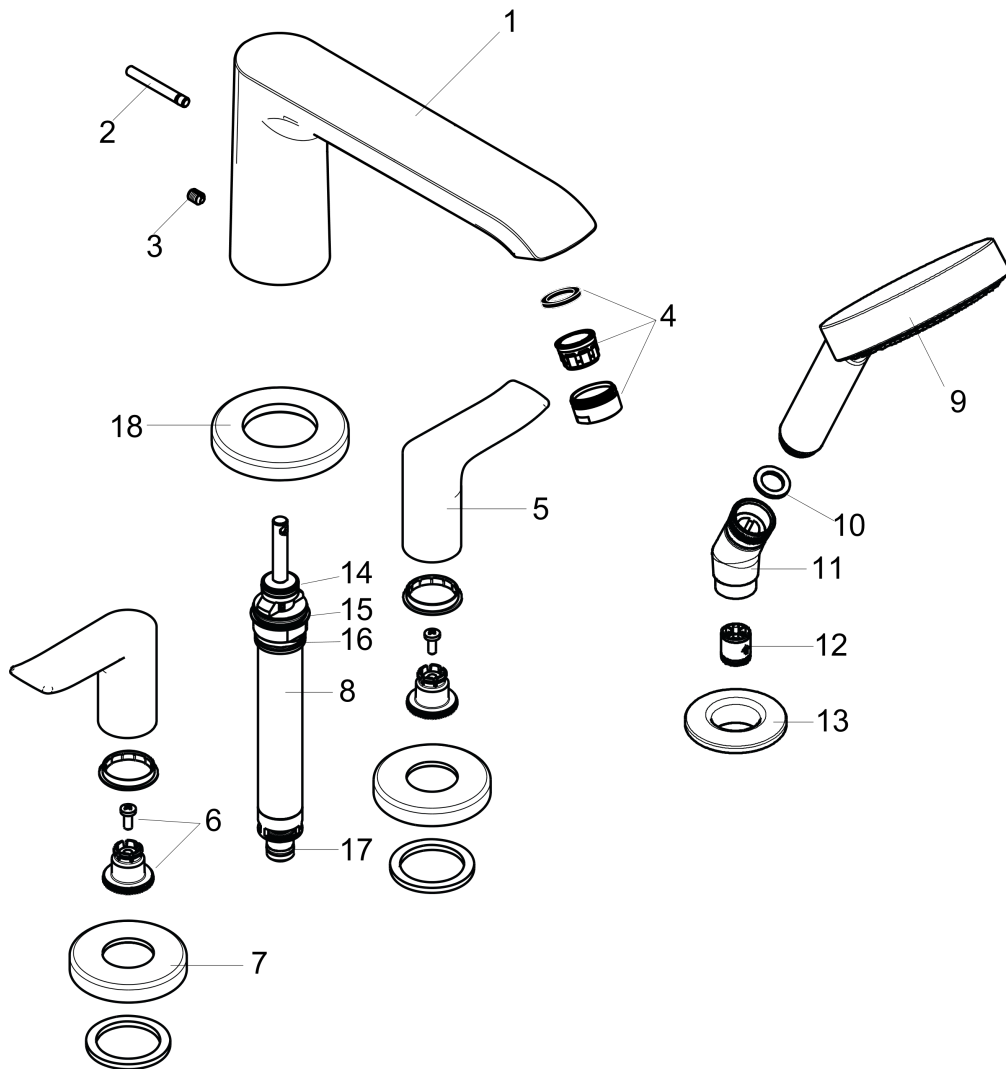

Metris

4-Hole Roman Tub Set Trim with 2.0 GPM Handshower

Finishes : **chrome** Part no. : **31444001**

Description

Features

- 90° ceramic valves
- integrated shower support
- Diverter for handshower

Technology

Compliance

Product image

Scale drawing

Metris

4-Hole Roman Tub Set Trim with 2.0 GPM Handshower

Finishes : **chrome** Part no. : **31444001**

Exploded drawing

Year of production: >12/16

Metris
4-Hole Roman Tub Set Trim with 2.0 GPM Handshower

 Finishes : **chrome** Part no. : **31444001**

Spare parts list

Year of production: >12/16

Pos.	Description	Part no.	Price	PU
1	spout cpl.	95799000	-	1
2	diverter knob	98607000	-	1
3	hollow set screw M6x6	97660000	-	1
4	aerator M24x1 (25 l/min)	13956000	-	1
5	handle	95846000	-	1
6	handle fixing set	94184000	-	1
7	escutcheon	31098000	-	1
8	selector assy	96775000	-	1
9	handshower	04529000	-	1
10	filter packing	94246000	-	1
11	shower holder	28071000	-	1
12	set of non return valves DW 15	94074000	-	1
13	escutcheon Ø 52 mm	97159000	-	1
14	O-Ring 14x2,5	98189000	-	1
15	O-Ring 23x2,5	98183000	-	1
16	O-Ring 22x2	98185000	-	1
17	O-ring 9x2,5	98217000	-	1
18	escutcheon Ø 70 mm	97779000	-	1
a	base body	06646000	-	1