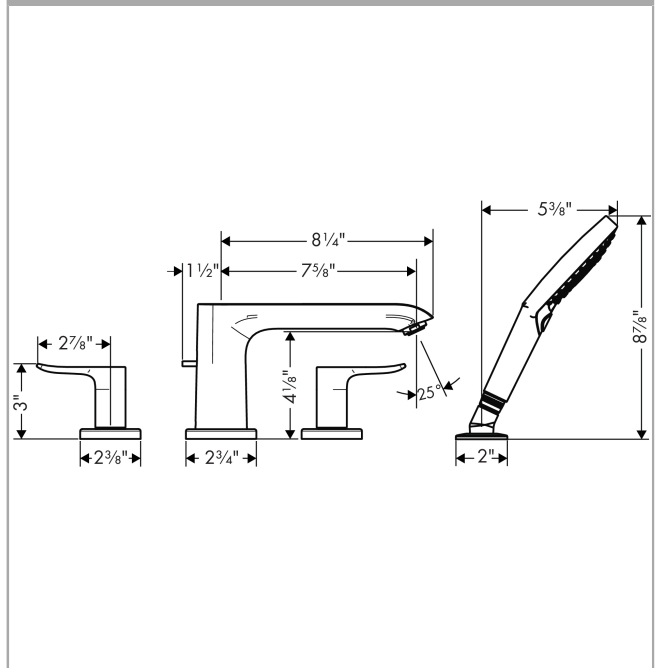

Metris

4-Hole Roman Tub Set Trim with 2.0 GPM Handshower

Finishes : **chrome** Part no. : **31444001**

Description

Features

- 90° ceramic valves
- integrated shower support
- Diverter for handshower

Technology

Compliance

Product image

Scale drawing

Metris

4-Hole Roman Tub Set Trim with 2.0 GPM Handshower

Finishes : **chrome** Part no. : **31444001**

Exploded drawing

Year of production: >12/16

Metris
4-Hole Roman Tub Set Trim with 2.0 GPM Handshower

 Finishes : **chrome** Part no. : **31444001**

Spare parts list

Year of production: >12/16

Pos.	Description	Part no.	Price	PU
1	spout cpl.	95799000	-	1
2	diverter knob	98607000	-	1
3	hollow set screw M6x6	97660000	-	1
4	aerator M24x1 (25 l/min)	13956000	-	1
5	handle	95846000	-	1
6	handle fixing set	94184000	-	1
7	escutcheon	31098000	-	1
8	selector assy	96775000	-	1
9	handshower	04529000	-	1
10	filter packing	94246000	-	1
11	shower holder	28071000	-	1
12	set of non return valves DW 15	94074000	-	1
13	escutcheon Ø 52 mm	97159000	-	1
14	O-Ring 14x2,5	98189000	-	1
15	O-Ring 23x2,5	98183000	-	1
16	O-Ring 22x2	98185000	-	1
17	O-ring 9x2,5	98217000	-	1
18	escutcheon Ø 70 mm	97779000	-	1
a	base body	06646000	-	1