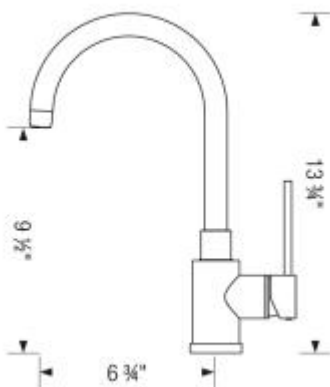

BLANCO HARMONY BAR

Item No. 400551

Product Feature

Available colours

Chrome

Stainless steel

Item No. 400551

Dimensions

Side View

Scope of supply

360° swivel provides extended range

Flexible supply lines and 3/8" compression nut for easy installation

Solid brass construction

Ceramic disc cartridge

Additional View

100 Corporation Drive, Brampton, ON L6S 6B5 Tel: 905 494 2400
Toll Free: 1877 425 2626 Fax: 905 494 2425 Toll Free: 1877 825 2626
» www.blancocanada.com/en