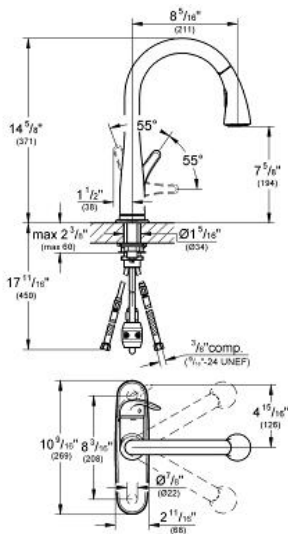

GROHE

Product Description: Single-Handle Kitchen Faucet

Standard Specification:

- Single hole installation
- Swivel tubular spout
- Swivel area 360°
- Adjustable flow rate limiter
- Pull-out locking dual spray control - switches back and forth between regular flow and spray
- Automatic returning
- Integrated non-return valve
- Locking Push Button Control - to switch from regular flow to spray
- Automatic return to mousseur
- Stainless steel flex lines
- Quick installation system
- Protected against backflow
- **SpeedClean** anti-lime system
- **GROHE SilkMove** ceramic cartridge
- **GROHE StarLight** finish
- **GROHE QuickFix** rapid installation system
- Max Flow Rate: 1.75 gpm (6.6 L/min)
- Forward rotation lever, does not hit backsplash
- Escutcheon
- 360° Ball-joint on hose for flexible handling of spray head