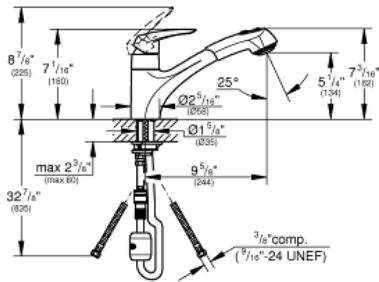

EURODISC
Single-Handle Kitchen Faucet
MODEL # 33330001

Pure Freude
an Wasser

Product Description:
EURODISC
Single-Handle Kitchen Faucet

Standard Specification:

- Dual Spray Pull-Out
- Single hole installation
- GROHE SilkMove ceramic cartridge
- Adjustable flow rate limiter
- Swivel cast spout with stop limiter
- SpeedClean anti-lime system
- Locking Dual Spray Control - switches back and forth between regular flow and spray
- Stainless steel flex lines
- Quick installation system
- Single Lever Handle
- Spout Reach 9 5/8"
- Max Flow Rate: 1.75 gpm (6.6 L/min)

Applicable Codes & Standards:

- Energy Policy Act of 1992
- NSF 61
- ASME A112.18.1/CSA B125.1
- US Federal and State material regulations
- ICC/ANSI A117.1

Color:

- 33330001 StarLight Chrome