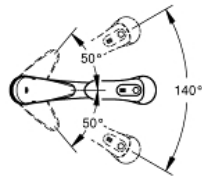

EURODISC
Single-Handle Kitchen Faucet
MODEL # 33330001

Pure Freude
an Wasser

Product Description:
EURODISC
Single-Handle Kitchen Faucet

Standard Specification:

- Dual Spray Pull-Out
- Single hole installation
- GROHE SilkMove ceramic cartridge
- Adjustable flow rate limiter
- Swivel cast spout with stop limiter
- SpeedClean anti-lime system
- Locking Dual Spray Control - switches back and forth between regular flow and spray
- Stainless steel flex lines
- Quick installation system
- Single Lever Handle
- Spout Reach 9 5/8"
- Max Flow Rate: 1.75 gpm (6.6 L/min)