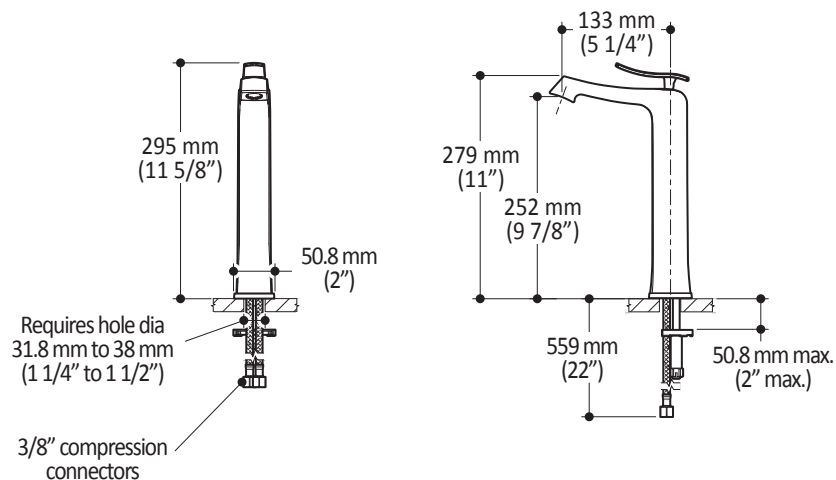

ONCE UPON A TIME...WATER®

UMANTI™

BF1064

Tall Single Hole Lavatory Faucet

SPECIFICATIONS

Features

- Solid brass construction
- Aerated hidden stream
- Single hole installation
- Ceramic disc valve cartridge
- PVD finish (Physical Vapour Deposit): A high technology process that protects the surface finish for increased durability
- Lead Free: Low lead product (less than 0.25%)

Maximum flow rate

- 5.7 L/min (1.5 gpm)

Colors (Finishes)

- Chrome: BF1064-110
- Brushed nickel PVD: BF1064-120

Certifications

The specified model meets or exceeds the following standards:

Installation Notes

Product dimensions:

Important: Dimensions are approximated and are subject to changes. Please refer to the installation instructions.

ONCE UPON A TIME...WATER®

1355, 2^e Rue du Parc industriel
Sainte-Marie (Québec)
Canada G6E 1G9