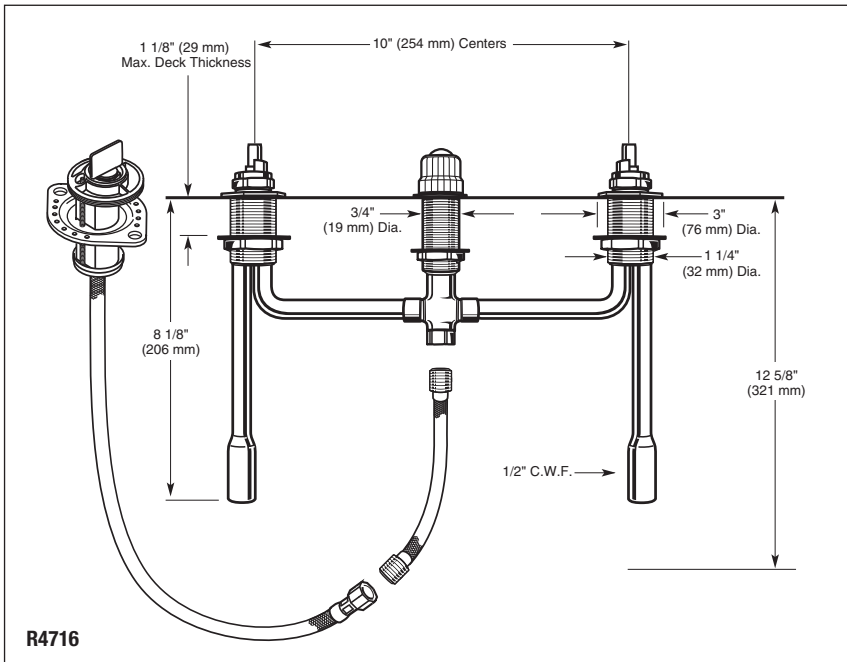

R4716

R4716-PX

Submitted Model No.: _____

Specific Features: _____

R4716

R4716-PX

ROMAN TUB/ WHIRLPOOL FAUCET

■ 4 Piece Rough-In

STANDARD SPECIFICATIONS:

- Rough-in only for 4 piece roman tub.
- 4 holes, including hand shower rough-in.
- Fixed 10" (254 mm) centers on main body.
- Pull-up diverter.
- Self-locating bases-tighten/adjust from above deck.
- Adjustable to 1/ 1/8" max. deck thickness.
- Hot and cold stems are interchangeable
- All operating parts shall be replaceable from the top.