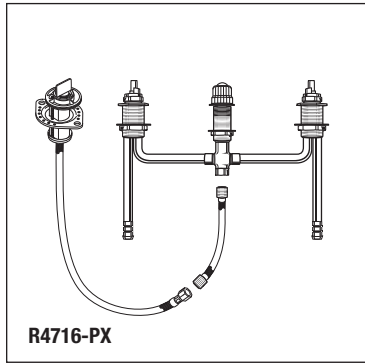

R4716

R4716-PX

Submitted Model No.: _____

Specific Features: _____

R4716

R4716-PX

ROMAN TUB/ WHIRLPOOL FAUCET

■ 4 Piece Rough-In

STANDARD SPECIFICATIONS:

- Rough-in only for 4 piece roman tub.
- 4 holes, including hand shower rough-in.
- Fixed 10" (254 mm) centers on main body.
- Pull-up diverter.
- Self-locating bases-tighten/adjust from above deck.
- Adjustable to 1/ 1/8" max. deck thickness.
- Hot and cold stems are interchangeable
- All operating parts shall be replaceable from the top.