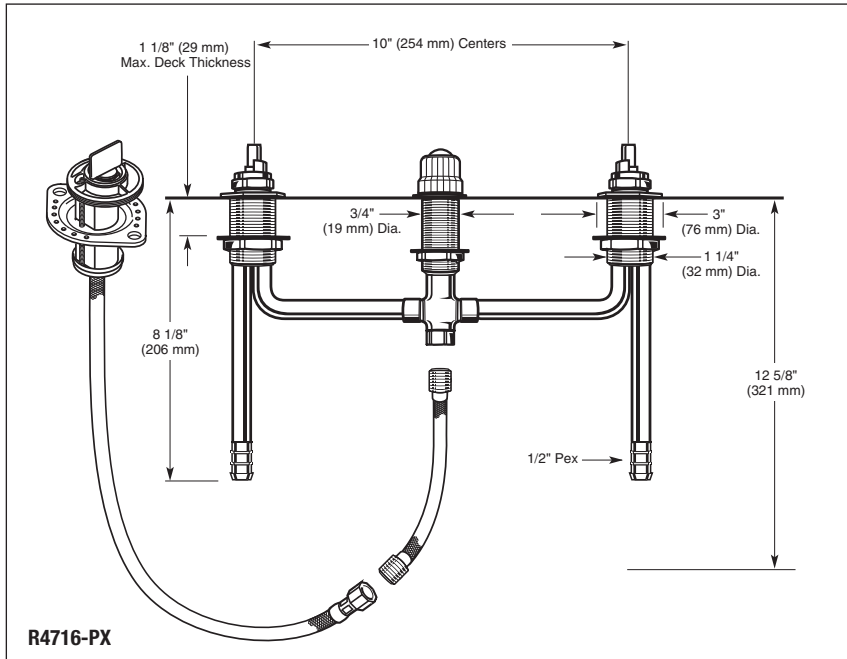

R4716

R4716-PX

Submitted Model No.: _____

Specific Features: _____

R4716

R4716-PX

ROMAN TUB/ WHIRLPOOL FAUCET

■ 4 Piece Rough-In

STANDARD SPECIFICATIONS:

- Rough-in only for 4 piece roman tub.
- 4 holes, including hand shower rough-in.
- Fixed 10" (254 mm) centers on main body.
- Pull-up diverter.
- Self-locating bases-tighten/adjust from above deck.
- Adjustable to 1/ 1/8" max. deck thickness.
- Hot and cold stems are interchangeable
- All operating parts shall be replaceable from the top.