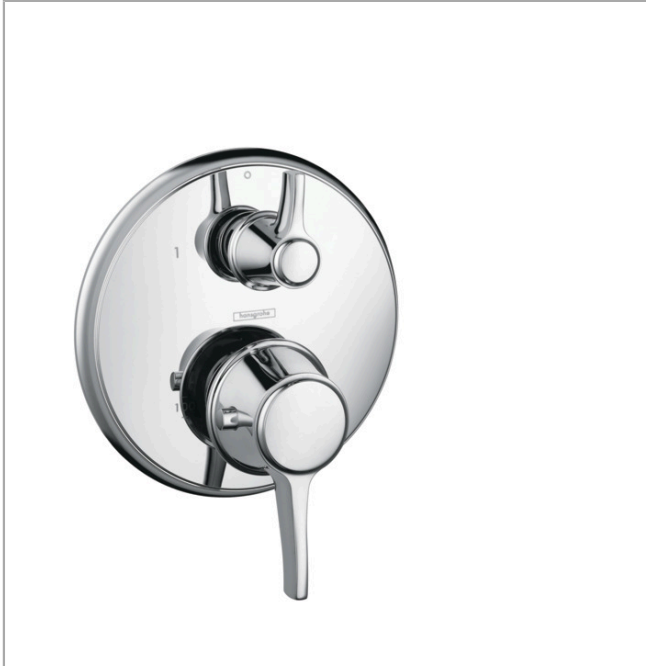

Ecostat Classic
Thermostatic Trim with Volume Control and Diverter, Round
 Finishes : **chrome** Part no. : **15753001**

Description

Features

- Volume control and diverter for 2 outlets
- Flow: 7.0 GPM (26.5 L/Min)
- Thermostatic cartridge, Shut-off/ diverter valve
- Anti-scald 100° safety stop
- Optimized for water-efficient shower products

Product image

Scale drawing