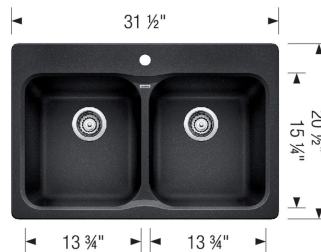

VISION 210 SILGRANIT

Sink Specifications

Colour	SKU
White	400010
Anthracite	400012
Café	400307
Truffle	401145
Cinder	401399
Metallic Grey	401677
Biscuit	401826
Concrete Grey	402291
Coal Black	402635

Design and planning tips

- Min cabinet size: 33 in (840 mm)
- Bowl Depth: 8,75 in (210.0 mm)

Specifications:

Drop-in clips, Sink template, Installation instructions, 3½" (90 mm) stainless steel strainer(s) included, Limited Lifetime Warranty

4 additional knock-out holes for accessories.

Clips #406251 sold separately for undermount installation.

Depending on cabinet construction, a different cabinet size may be required. Consult the cabinet manufacturer.

Codes/Standards: CSA B45.8-18/ IAPMO Z403-2018

Optional Accessories

Sink Grid	406466
CapFlow Strainer Cover	517666

Warranty

Limited lifetime warranty on all sinks and faucets. One-year warranty on all accessories and soap dispensers.

Code/Standards Compliance

BLANCO sinks and faucets are third-party tested and certified to CSA, cUPC, ANSI/ASME, IAPMO and NSF standards and listed by applicable certification bodies. For more information on individual product listings, contact our office or listing organization.

Need support? Learn more by watching our sink & faucet How-to videos:

<https://www.blanco.com/ca-en/support/how-to-videos/how-to-videos-for-sinks/>

BLANCO Canada Inc
100 Corporation Drive
Brampton ON L6S 6B5

Tel & Fax

Tel: 905-494-2400 Toll free: 1-877-425-2626
Fax: 905-494-2425 Toll free: 1-877-825-2626

While BLANCO strives to provide accurate information, all images and dimensions in this document are intended for reference only and are subject to change at any time without notice. This document is not intended for use as an installation guide. For technical installation details, refer to installation instructions provided with the product. BLANCO assumes no responsibility for the use of superseded or voided specifications.